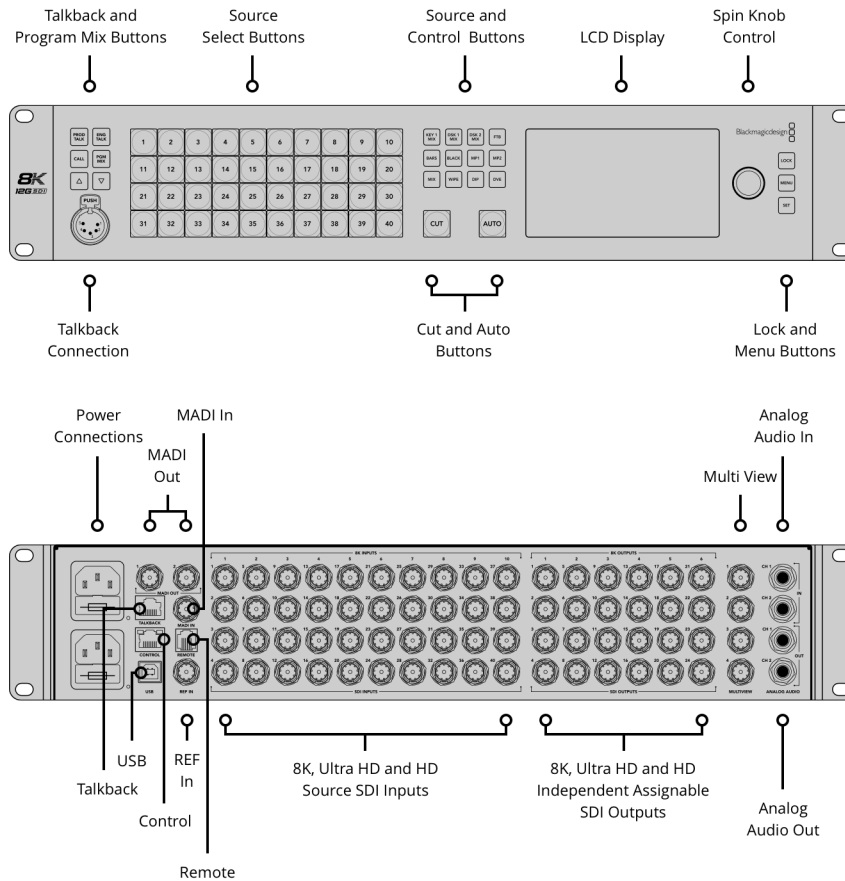

#### Control Panel Connection

Ethernet supports 10/100/1000 BaseT. Allows direct connection between panel and chassis, or via network.

#### Internal Timecode Generator

Yes

#### Tally Output

Added via ethernet connection to Blackmagic Design GPI and Tally Interface product. (Not included).

#### Computer Interface

1 x USB 2.0 port.