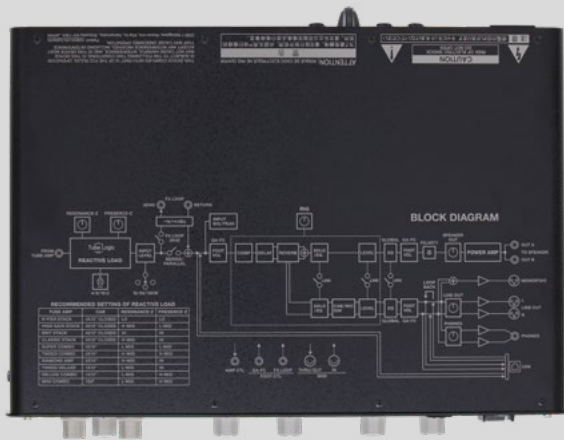

6.8 kg (15 lbs)

IN THE BOX

- Owner's Manual
- Power cord
- Rack mount angle x 2 (for EIA-2U)
- GA-FC Sticker

110 mm
(4-3/8 in)

296 mm (11-7/16 in)

380 mm (15 in)

ACCESSORIES

FS-5U/5L
Foot Switch (Latched or Unlatched)
\$34.99 / \$34.99