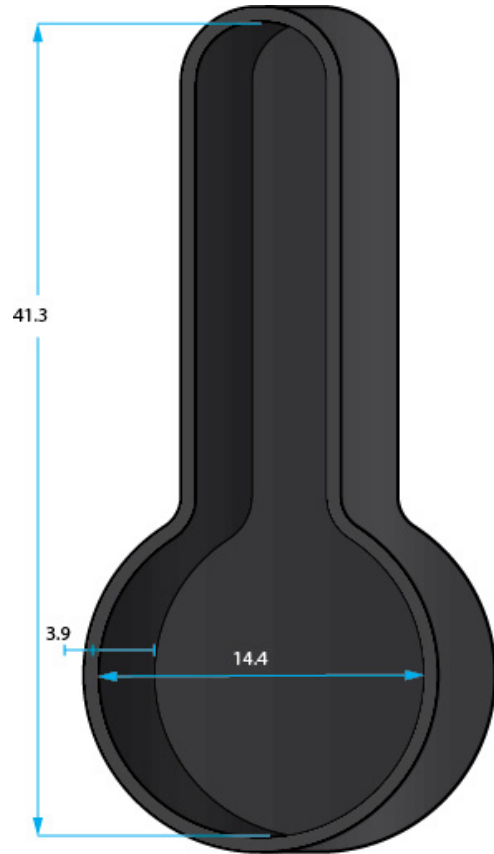

**SPECIFICATION SHEET**

**GC-BANJO-XL**

\* Dimensions Are Measured In Inches With No Interior Foam Compression

**Interior Dimensions**

BODY HEIGHT: 3.9	UPPER BOUT: 14.4
OVERALL LENGTH: 41.3	WAIST: 14.4
POCKET :4.1 X 3.3 X 2.4	LOWER BOUT:14.4

**Exterior Dimensions**

LENGTH:44.5  
WIDTH : 16.9  
HEIGHT: 7.1  
WEIGHT: 7.99

**GC:**

- Hard Outer Shell Molded from Impact-Resistant ABS Plastic
- Interior storage compartment
- EPS Foam and Plush Lining Provide a Protective Interior
- Heavy-Duty Aluminum Valances
- Chrome Plated Lockable Latches