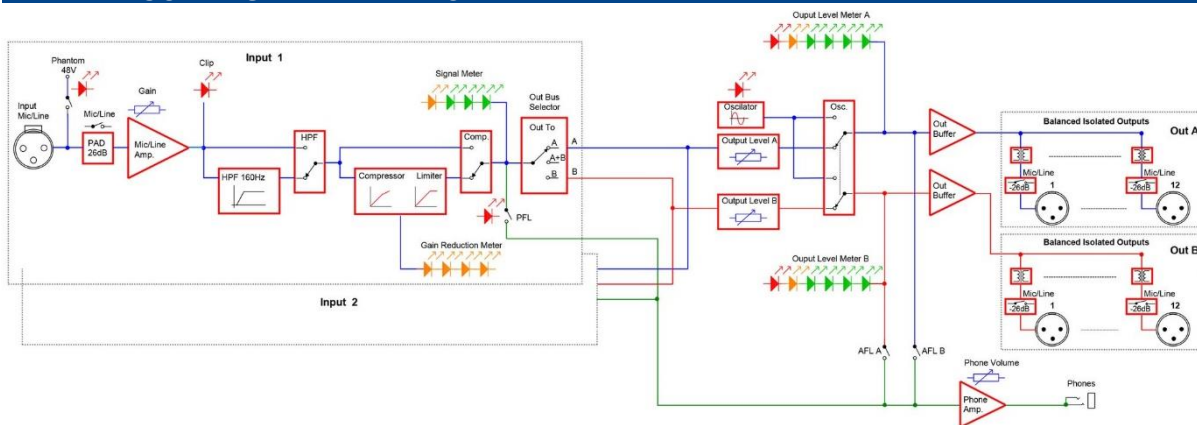

- Audio Press Box – Active, portable, 2x MIC/Line In, 24 Line/MIC Out, AccuPack 10 hours

Features

- 2 MIC (phantom power) / LINE Inputs – balanced with gain control and 26dB PAD
- Each Input is routable to A/(A+B)/B Outputs Group
- 24 High quality independent transformer balanced and isolated outputs
- Each Output is switchable between MIC or LINE level
- 2 internal Output Groups: 12x Output A and 12x Output B
- Switchable High-Pass filter for each Input channel
- Switchable Compressor and Limiter for each Input channel
- PFL/AFL for each Input/Output channel
- Constant level Test signal oscillator with no mistake switch operation
- Headphones control Output for PFL/AFL
- Li-Ion AccuPack with microprocessor controlled battery management
- 10 hour full load capacity. Note: AccuPack is placed inside the unit

BLOCK DIAGRAM APB-224 C

Audio Press Box[®]

Audio Press Box APB-224 C

Type 2 in 24 out

Groups 2

Input section

Inputs 2

Input connectors Balanced, XLR

Input Gain MIC +22/+62 dB LINE -4/+36 dB

Max. input level Limiter ON Limiter OFF

Mic: -10/-30dBu Mic: -2/-42dBu
Line: +36/-4dBu Line: +24/-16dBu

Phantom Voltage 48V

Input Impedance Mic: 2,4 kOhm Line: 3,5 kOhm

Output section

Outputs 24 Line/MIC level (12x Output A, 12x Output B),

Output connectors Balanced, XLR

Nominal Output Level +6dBu

Maximum Output Level +20dBu (no load)
+14dBu (600kOhm)

Output impedance Mic: 220 Ohm Line: 600 Ohm