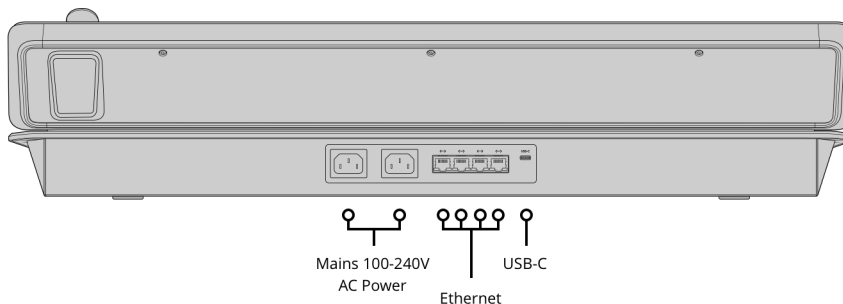

ATEM 2 M/E Advanced Panel 20

The 2 M/E model features 2 M/E rows with 20 input buttons and 2 independent system control LCDs for each row. Plus each row can control up to 4 M/Es in larger switchers. Both rows and all input buttons include LCDs for custom labeling. Each row also includes an independent select bus!

\$6,159

Connections

Ethernet

4 x 10/100/1000 BaseT with loop output for additional control panels or computers.

software-updates

1 x USB-C for firmware updates.

Product Specifics

Number of Mix Effects Rows