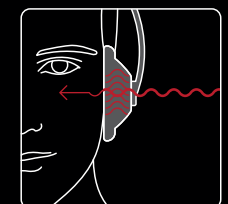

Detachable. Replaceable. Customizable.

Shure Sound Isolating™ Earphones feature detachable, Kevlar® reinforced cables that allow for easy replacement or customization.

Music + Mobile.

DETAILED SOUND FOR MUSIC AND CALLS
Add Music Phone Accessory Cables to convert your Shure detachable earphones into a stereo mobile headset with enhanced controls for music-enabled phones and portable devices. Two versions are available based on device compatibility.

Music Phone Accessory Cable (M+/M) sold separately

Isolation, not cancellation.

ISOLATION
Sound isolating earphones naturally block most background noise for a clear, detailed listening experience.

CANCELLATION
Noise cancellation technology uses active circuitry to counteract background noise, which may introduce artifacts into your audio.