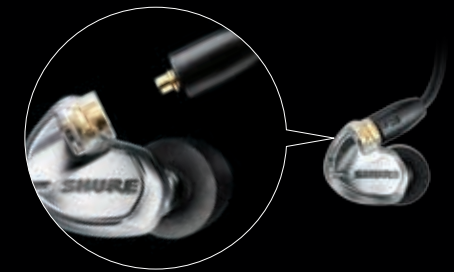

Music + Mobile.

DETAILED SOUND FOR MUSIC AND CALLS
Add Music Phone Accessory Cables to convert your Shure detachable earphones into a stereo mobile headset with enhanced controls for music-enabled phones and portable devices. Two versions are available based on device compatibility.