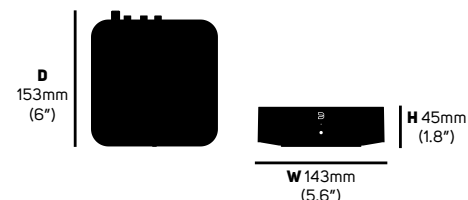

* all specifications subject to change without notice

Product Dimensions

143 x 153 x 45mm (W x D x H)
5.6 x 6 x 1.8 in (W x D x H)*

Weight: 0.63kg / 1.39 lbs

Included Accessories

- 5V Power Adapter
- 3 x International Plug Adapters
- USB-C Power Cable
- Ethernet Cable
- Mounting Template
- Safety/Warranty Guide
- Quick Setup Guide