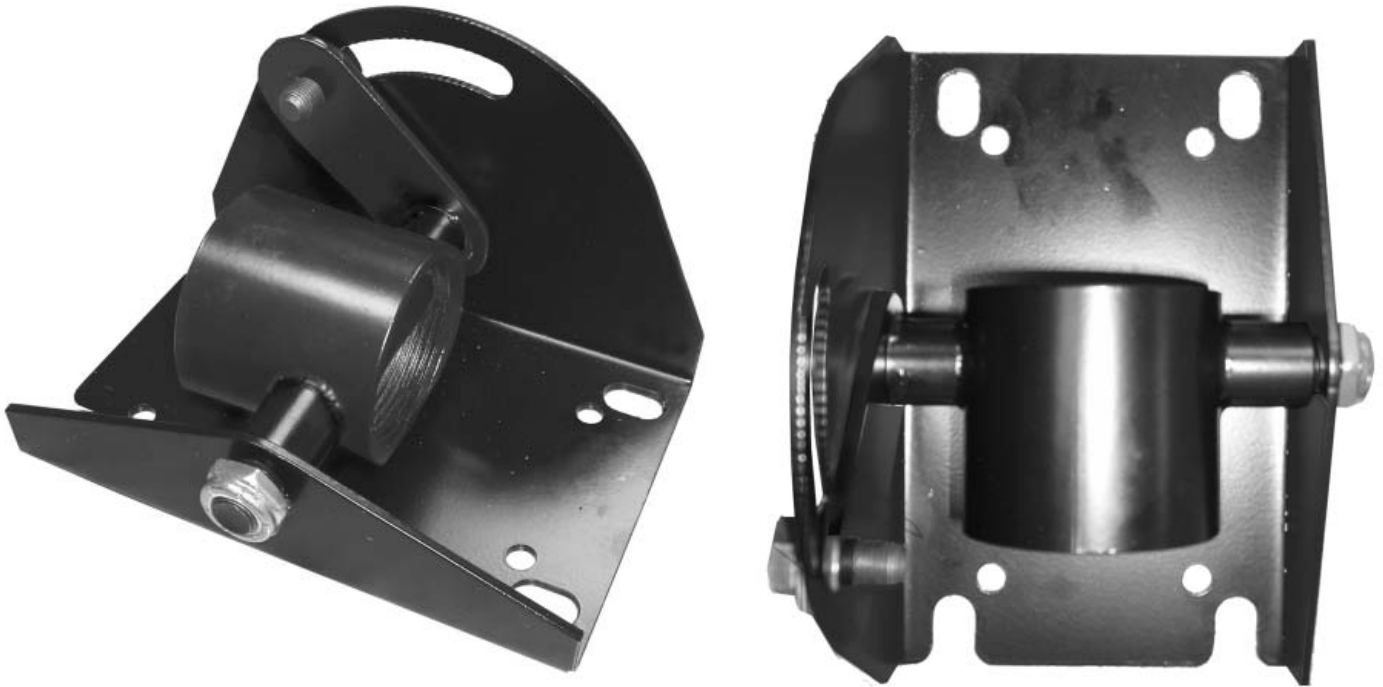

WMC-2342

Ceiling Mount Bracket

- Ceiling mount for LCD-2300HD, LCD-2600HD, LCD-3200HD, LCD-4000HD, and LCD-4200HD
- Fits 1.5" NPT pipe, tilts 45/15 degrees
- Dimensions (WHD): 4" x 6" x 3.8"
- Weight: 2.6 lbs.
- Order PLT-2300 or PLT-3742 to mount ceiling mt. to LCD monitors (see Optional Accessories).

Optional Accessories

PLT-2300 VESA bracket for LCD-2300HD, LCD-2600HD, and LCD-3200HD

PLT-3742 VESA bracket for LCD-3700HD, LCD-4000HD, and LCD-4200HD

Shown with VESA Bracket
Portrait Mounting

Shown with VESA Bracket
Landscape Mounting