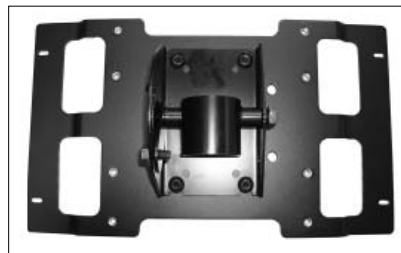

WMC-2342

Ceiling Mount Bracket

- Ceiling mount for LCD-2300HD, LCD-2600HD, LCD-3200HD, LCD-4000HD, and LCD-4200HD
- Fits 1.5" NPT pipe, tilts 45/15 degrees
- Dimensions (WHD): 4" x 6" x 3.8"
- Weight: 2.6 lbs.
- Order PLT-2300 or PLT-3742 to mount ceiling mt. to LCD monitors (see Optional Accessories).

Optional Accessories

PLT-2300 VESA bracket for LCD-2300HD, LCD-2600HD, and LCD-3200HD

PLT-3742 VESA bracket for LCD-3700HD, LCD-4000HD, and LCD-4200HD

Shown with VESA Bracket
Portrait Mounting

Shown with VESA Bracket
Landscape Mounting