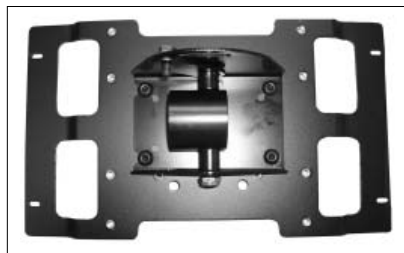

WMC-2342

Ceiling Mount Bracket

- Ceiling mount for LCD-2300HD, LCD-2600HD, LCD-3200HD, LCD-4000HD, and LCD-4200HD
- Fits 1.5" NPT pipe, tilts 45/15 degrees
- Dimensions (WHD): 4" x 6" x 3.8"
- Weight: 2.6 lbs.
- Order PLT-2300 or PLT-3742 to mount ceiling mt. to LCD monitors (see Optional Accessories).

Optional Accessories

PLT-2300 VESA bracket for LCD-2300HD, LCD-2600HD, and LCD-3200HD

PLT-3742 VESA bracket for LCD-3700HD, LCD-4000HD, and LCD-4200HD

Shown with VESA Bracket
Portrait Mounting

Shown with VESA Bracket
Landscape Mounting