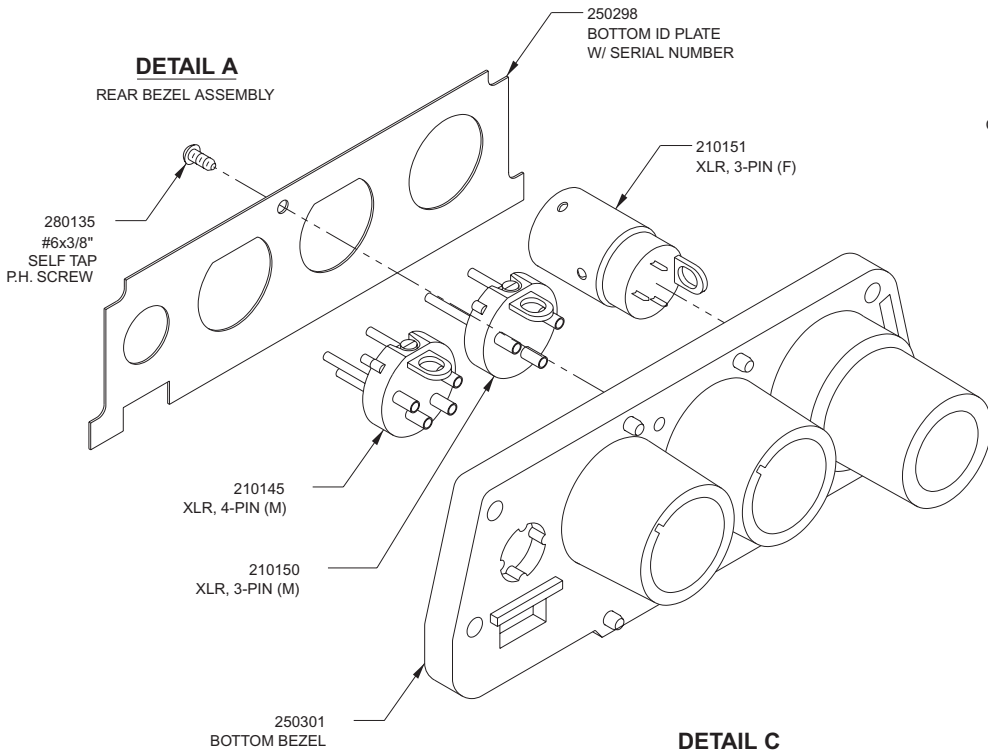

RS-501 Single-Channel Beltpack

DETAIL A REAR BEZEL ASSEMBLY

DETAIL B CHASSIS END VIEW

DETAIL C PCB ASSEMBLIES

CONTROL PCB TOP VIEW

CONTROL PCB SIDE VIEW