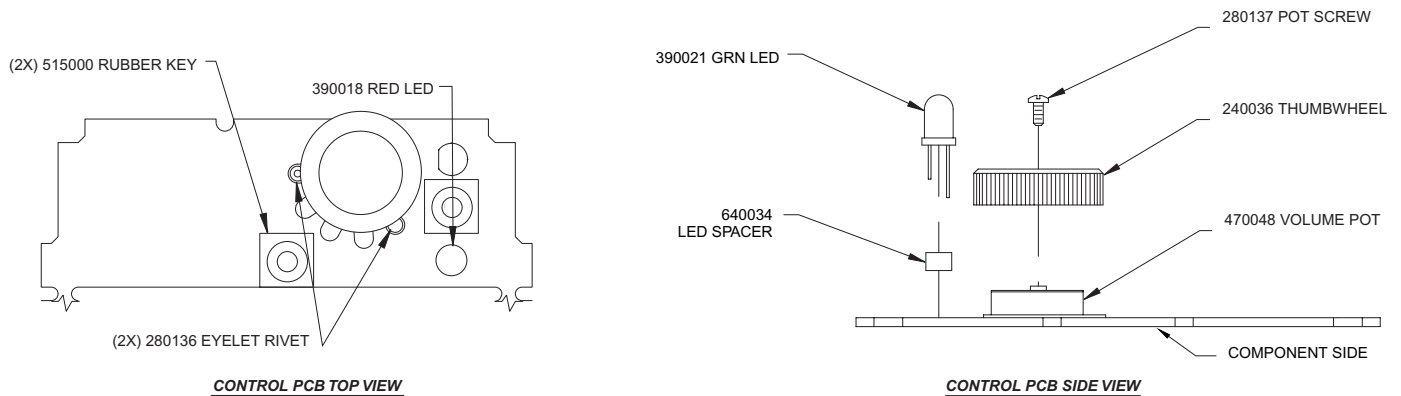

RS-501 Single-Channel Beltpack

DETAIL A REAR BEZEL ASSEMBLY

DETAIL B CHASSIS END VIEW

DETAIL C PCB ASSEMBLIES

CONTROL PCB TOP VIEW

CONTROL PCB SIDE VIEW