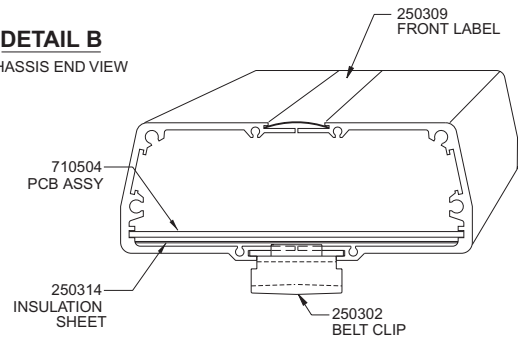

RS-501 Single-Channel Beltpack

DETAIL A REAR BEZEL ASSEMBLY

DETAIL B CHASSIS END VIEW

DETAIL C PCB ASSEMBLIES

CONTROL PCB TOP VIEW

CONTROL PCB SIDE VIEW