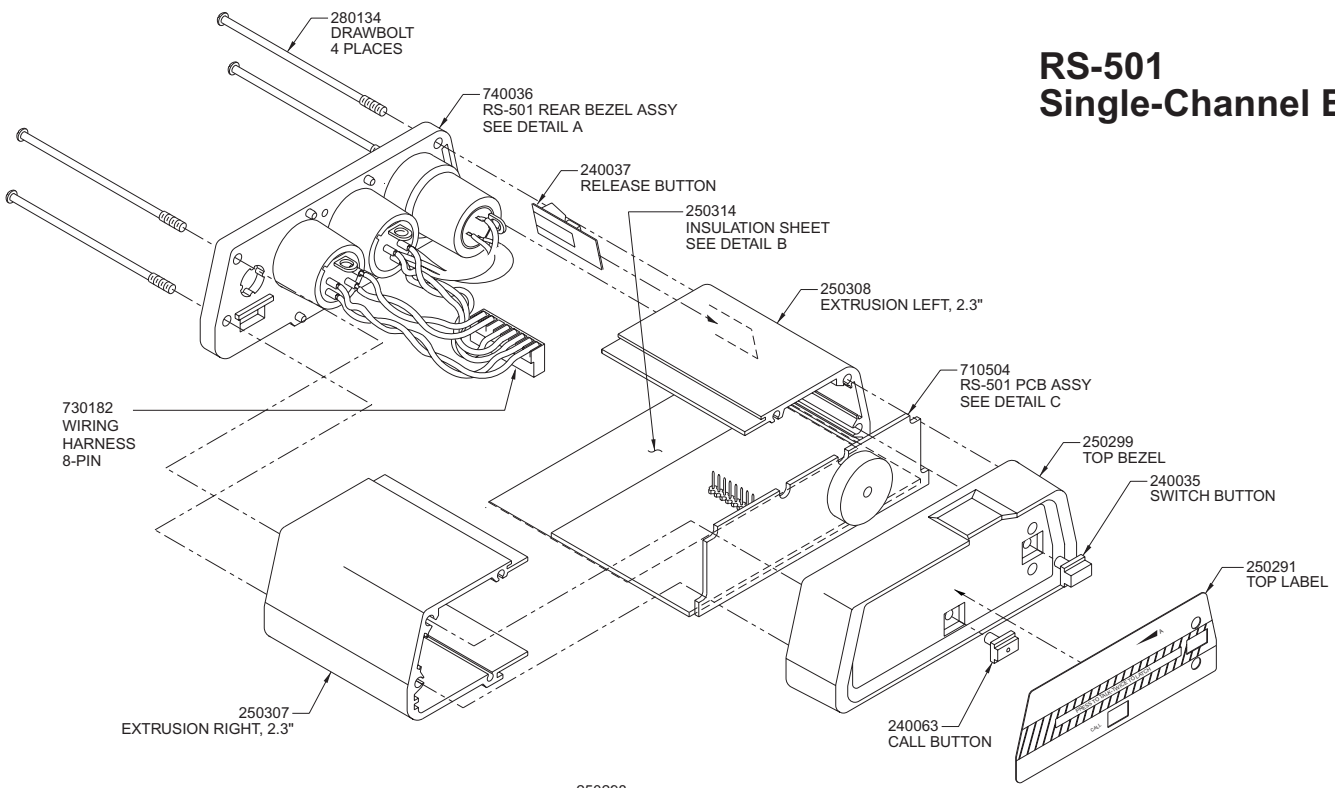

RS-501 Single-Channel Beltpack

DETAIL A REAR BEZEL ASSEMBLY

DETAIL B CHASSIS END VIEW

DETAIL C PCB ASSEMBLIES

CONTROL PCB TOP VIEW

CONTROL PCB SIDE VIEW