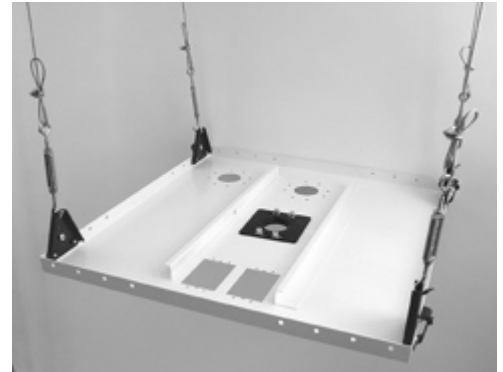

Universal Projector Mount Kit 110-4089U-LC

Projector Mount Kit

This universal mount offers multiple ceiling mounting methods and includes everything you need for a quick installation.

- Universally supports most invertible projectors
- Dynamically adjustable mounting legs for a customized installation
- Quickly and easily remove the projector from the ceiling without having to re-adjust the mount configuration.

Suspended Ceiling Kit

Easy to install and a flexible solution, the 110-4089U includes a 2' x 2' plate designed to sit above the suspended ceiling, unseen and secured by safety wire. Nine mounting hole positions with threaded ends for accepting 1 1/2" NPT extension column offer great flexibility for mounting.

Comes with wire panel support, electrical box, cross tee support, screw lags and grommet, projector cable lock, and fixed extension column 6" length 1.5" diameter.

- Includes 1 1/2" NPT extension column, 6" length