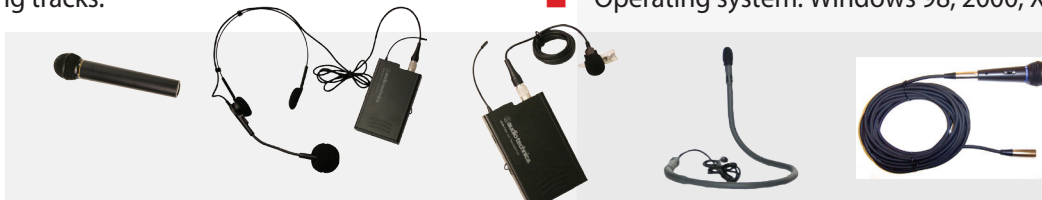

B9151 Basic Wireless Package