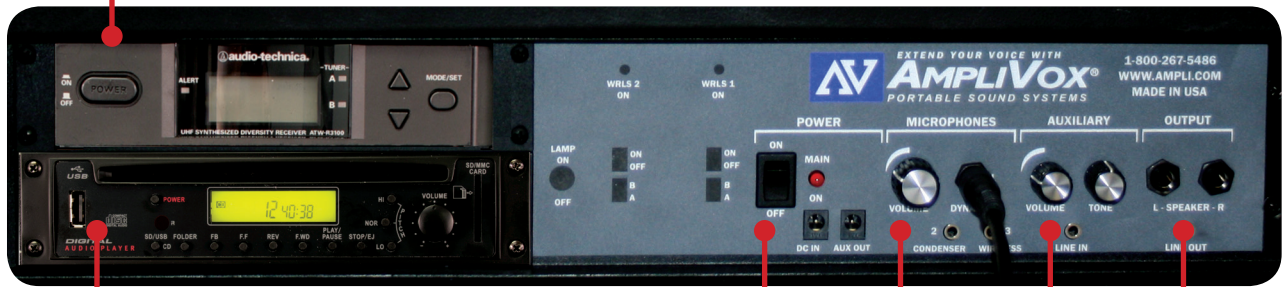

MULTIMEDIA UPGRADE TO UHF!

Roving Rostrum Podium PA

This one of a kind revolutionary PA system combines a rugged hard-shell plastic tabletop lectern case with a 50 watt built-in sound system! Not only can this durable podium withstand heavy abuse but it also brings elegance and style to any training or conference room!

**Plug
-n-
Speak!**

Quick Look:

- Audience Size: 1,500
- Room Size: 15,000 sq. ft.
- 180 degree sound coverage
- Jensen Speakers
- UHF Wireless
- Durable Molded Plastic
- Lightweight and Portable
- Multimedia Cables Included
- Runs on internal battery or AC
- Made in USA
- 6 Year Warranty

**Made With
Recycled
Plastic**

UHF WIRELESS

CD/MP3 WITH SD SLOT

POWER VOLUME LINE IN SPEAKERS