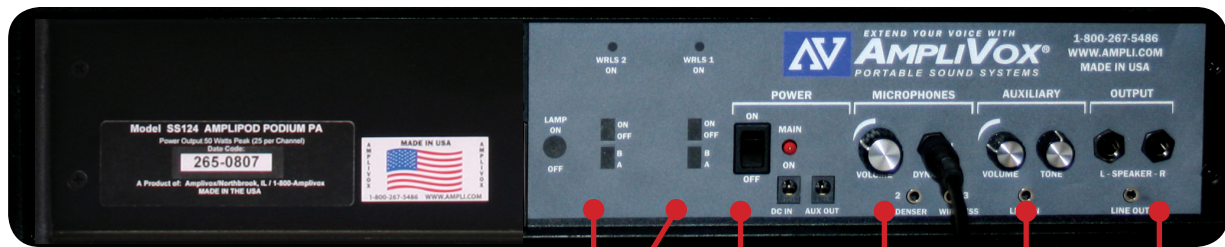

**Built-in
 Handles**

VHF WIRELESS 1 & 2 **POWER** **VOLUME** **LINE IN** **SPEAKERS**

	Model #	Shpg. Weight	MSRP
SS124 ROVING ROSTRUM PODIUM PA - Includes 50 watt amp, 2 built-in speakers, cardioid flexible dynamic hot gooseneck mic, audio cables, Nylon reinforced dust cover, S1460 Int'l AC adapter/recharger, dimensions: 21 in. L x 23 in. W x 15 in. H	SS124	35 lbs.	877.00
SW124 WIRELESS ROVING ROSTRUM PODIUM PA - As above, with 50 watt amp, VHF wireless receiver and wireless lapel and headset mic with transmitter, dimensions: 21 in. L x 23 in. W x 15 in. H	SW124	35 lbs.	1,218.00
SW124-2 WIRELESS ROVING ROSTRUM PODIUM PA - As above, with 50 watt amp, 2 VHF wireless receivers and wireless lapel and headset mic with transmitter, dimensions: 21 in. L x 23 in. W x 15 in. H	SW124-2	35 lbs.	1,517.00
S1600 WIRELESS MIC KIT - Optional External Wireless Mic Kit Plugs into WIRELESS INPUT JACK	S1600	5 lbs.	345.00