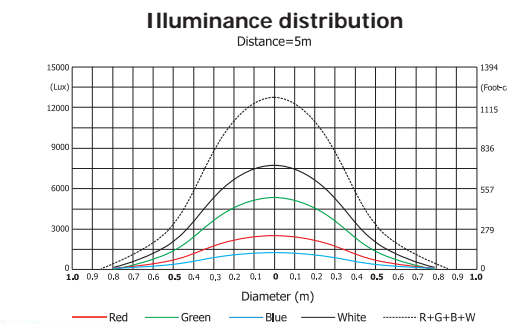

Colours

Individual control of LED rings.