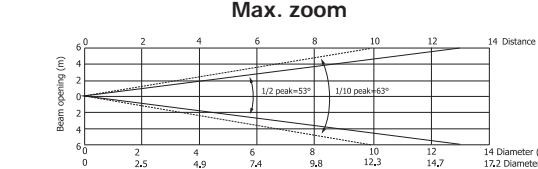

Colours

Individual control of LED rings.