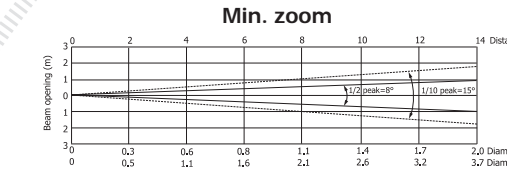

Colours

Individual control of LED rings.