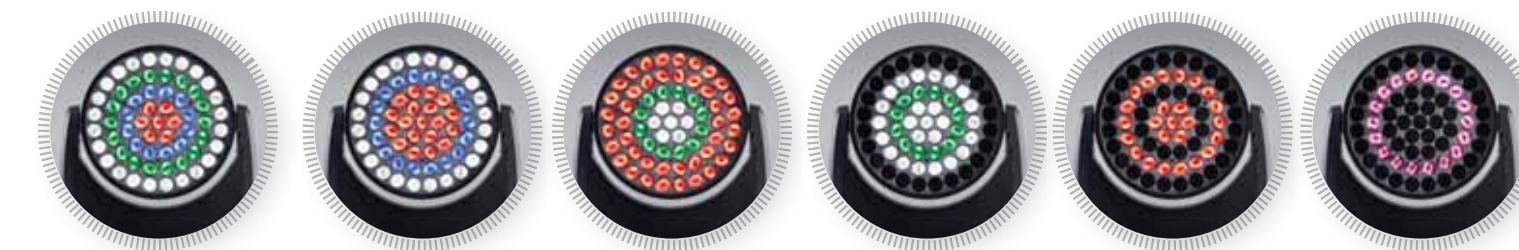

Colours

Individual control of LED rings.