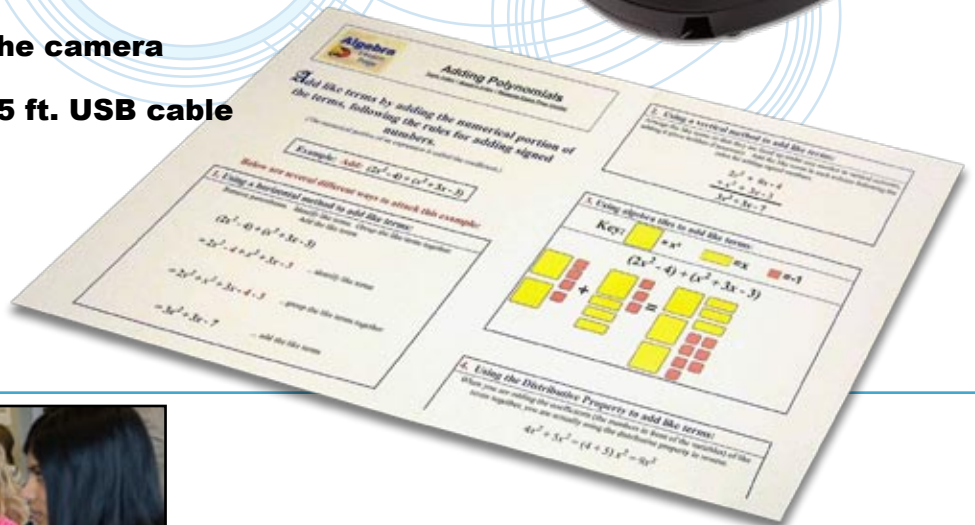

CAMERA 121WA

The First *WIRELESS* Document Camera!

Teachers can now present lessons from anywhere in the room using a high resolution camera that does not have a single wire connected to it, completely wireless. The camera's images are transmitted to the classroom computer and can be displayed on a monitor, screen or Interactive Whiteboard.

Key Features:

- **Five Year Warranty and One Year Peace of Mind Service**
- **No Wires! (40 ft range) Self contained power**
- **Hi-Definition Document Camera**
- **Excellent Image Clarity and Color**
- **Camera has a Built-in LED Light**
- **Flexible Gooseneck Camera Design**
- **Simple Camera and Base Configuration**
- **5 Year Unlimited Warranty**
- **Reliable Wireless using 802.11n Link**
- **Battery in base powers the camera**
- **Wired operation with a 25 ft. USB cable is also possible**

THE ALL NEW
DUKANE

Education. Presentation. Inspiration.

Toll-free: 888-245-1966 • Web: www.dukane.com/av
Fax: 630-584-5156 • E-mail: avsales@dukane.com