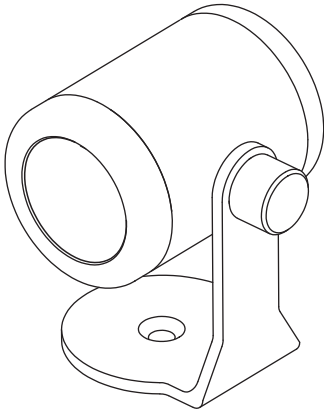

PRECISION Z: 1W SPOTLIGHT / FLOODLIGHT

The Precision Z produces a clean point-source light equivalent to traditional 20W halogen fixtures in a highly energy and space efficient package. The luminaire's modular design allows it to be swapped with other fixtures without the hassle of cutting wires, allowing for fast design changes and reconfiguration. The industrially designed machined aluminum chassis gives the Precision Z an elegant form yet functions as a rugged shell and heat sink to protect the LED and core electronics even in outdoor and underwater environments. Internal driver circuitry ensures constant output over a wide range of input voltage and extends the LED life beyond 50,000 hours.

SPECIFICATIONS

MAX WATTAGE	1.5W
INPUT VOLTAGE	9-15VDC (12VDC nominal)
CURRENT DRAW	125mA @ 12VDC
POWER SUPPLY	Class 2 transformer or battery
BEAM ANGLE	Spotlight: 11° Floodlight: 62°
FIELD ANGLE	Spotlight: 32° Floodlight: 84°
INGRESS PROTECTION	IP68 - 3ft
LED	Edison A Series
EXTERIOR FINISH	Black anodized aluminum
CERTIFICATIONS	UL and CE
POWER CONNECTION	2.1mm ID / 5.5mm OD DC jack with screw terminal adapter

*For permanently submersible applications, please inquire about brass housing.

SPOTLIGHT OUTPUT

Distance	Center Brightness		Beam Width
	Cool White	Warm White	
1.0m (3.3ft)	883lx (82.0fc)	517lx (48.0fc)	0.2m (0.7ft)
2.0m (6.6ft)	221lx (20.5fc)	132lx (20.5fc)	0.4m (1.3ft)
3.0m (9.9ft)	100lx (9.3fc)	65lx (6.0fc)	0.6m (2.0ft)