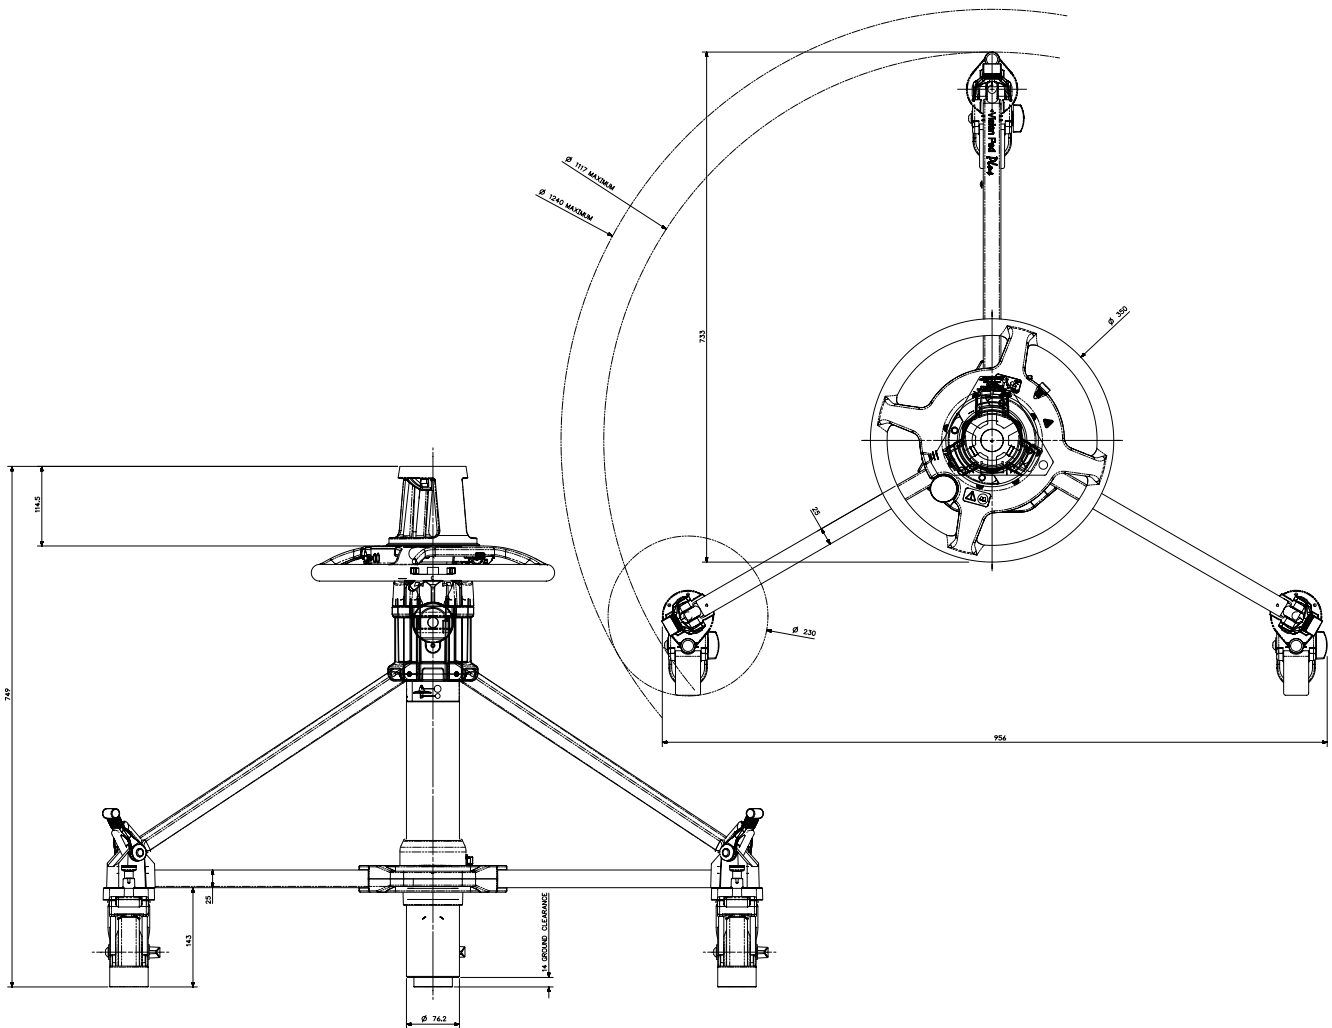

Vision Ped *Plus* Studio Pedestal

3951-0001

Main Assemblies

Vision Ped Plus studio pedestal

V3951-0001

Column

V3951-1000

Studio skid

V3955-0001

100 mm levelling bowl

3330-16

Optional Accessories

Vinten portable pump

3357-3

Technical Data

Vinten

Technical Data

Payload	30 kg (66 lb)
Column weight	8 kg (17.6 lb)
Skid weight	5.5 kg (12.1 lb)
Total pedestal weight	13.5 kg (29.7 lb)
Minimum height to 100 mm bowl adaptor mounting face	75.1 cm (29.6 in.)
Maximum height 1to 100 mm bowl adaptor mounting face	159.5 cm (62.8 in.)
Minimum height to flat mounting face	63.7 cm (25.1 in.)
Maximum height to flat mounting face	148.1 cm (58.3 in.)
On-shot stroke	41.0 cm (16.1 in.)
Wheel diameter	10.0 cm (4 in.)
Skid leg radius	55.85 cm (22.0 in.)
Doorway tracking width	95.6 cm (37.6 in.)
Transit doorway width	73.3 cm (28.9 in.)
Steering ring diameter	35.0 cm (13.8 in.)
Max working pressure	9.6 bar (139 psi)
Relief valve pressure	11.0 bar (160 psi)