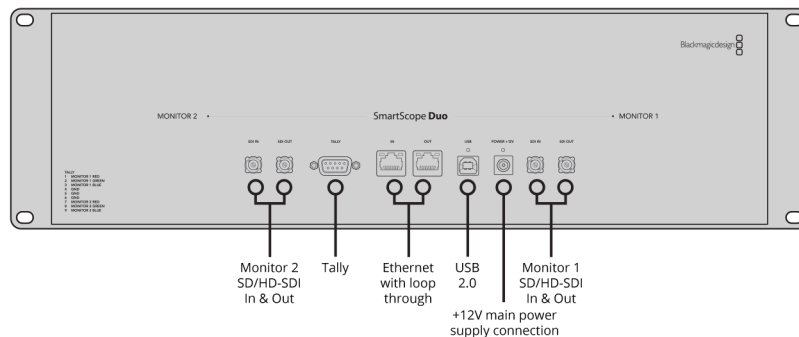

Tally

9-pin D connector

Standards

SD Format Support

525i/29.97 NTSC, 625i/25 PAL

HD Format Support

720p/50, 59.94, 60
1080p/23.98, 24, 25, 29.97, 30, 50, 59.94, 60
1080PsF/23.98, 24, 25, 29.97, 30
1080i/50, 59.94, 60

Ultra HD Format Support

2160p/23.98, 24, 25, 29.97, 30

SDI Compliance

SMPTE 259M, SMPTE 292M, SMPTE 296M, SMPTE 372M, SMPTE 424M Level B and SMPTE 425M.

Color Precision

8-bit

Color Space

YUV and RGB

Computer Interface

USB 2.0 for software updates and Ethernet for configuration