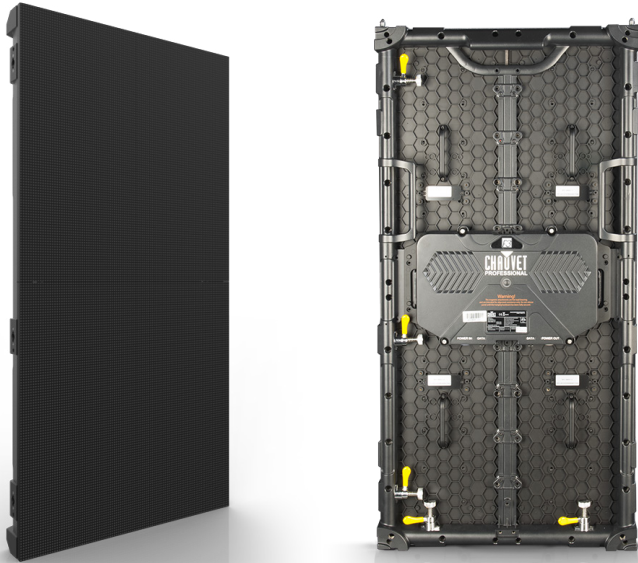

F3

F3 is a 3.9mm pitch 1 m x 0.5 m LED video panel equally suited for installations and rentals. It runs on the Novastar control protocol and is fully front & rear serviceable with easily accessed magnetic LED modules. The panels may be mounted directly on a flat wall due to the front-service option. The panel features powerful magnets in the frame which assist with hanging the panels.

FEATURES

- 3.9 mm pitch video panel works with the VIP Drive 43Nova, using the Novastar control protocol
- Black body LEDs accurately reproduce high contrast video quality
- 1,000 x 500 mm magnesium die-cast housing makes this product among the lightest in its class
- Magnetic LED modules and modular control box make service fast and easy
- Full front and rear service maximizes installation and maintenance
- Modular system allows for front installation onto a flat structure, maximizing installation flexibility
- Magnetic connection and positioning pins assist in hanging panels
- Dual backup power supplies for more stable displays
- Intelligent modules with dedicated memory improve the image quality and simplify maintenance
- Easily replace the LED masks without tools so your display remains flat even after mishandling

SPECIFICATIONS

OPTICAL

- Light Source: 32,768 LEDs (tri-color RGB) SMD 2121, 50,000 hours life expectancy
- Color Wavelength: red (619 to 624 nm), green (522 to 525 nm), blue (468 to 471 nm)
- Viewing Angle: 140°
- Calibrated Illuminance: 1,500 NITS
- Contrast Ratio: 20,776 : 1
- Pixels: 128 x 256
- Pixel Pitch: 3.9 mm
- Minimum Viewing Distance: 10 ft (3m)
- Pixel Density: 65,536/m²
- Display Refresh Rate: 3,840 Hz

CONSTRUCTION/PHYSICAL

- Dimensions: 19.69 x 3.5 x 39.37 in (500 x 89 x 1000 mm)
- Weight: 28.6 lb (13kg)
- Exterior Color: Black
- Housing Material: Magnesium die-cast
- Maximum vertical hang: 16 panels
- Maximum horizontal hang: 22 panels
- Transparency: 0%