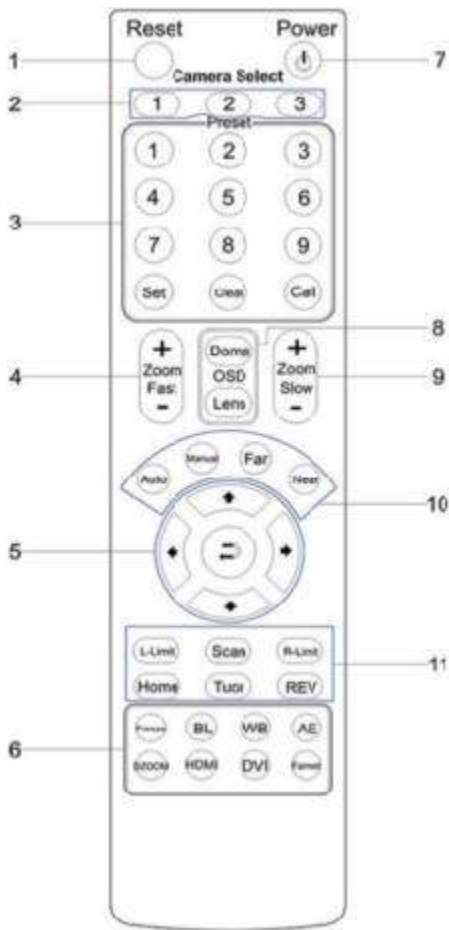

Compatibility

• Windows 7/8/8.1/10	• Easy Meeting	• Polycom Real Presence	• Google Hangouts on Air
• Mac OSX	• Facetime	• Radavision	• YouTube Live
• Acano	• Fuzebox	• Spontania	• Any app that supports the UVC camera interface
• Adobe Connect	• Google Hangouts	• Skype	
• Blue Jeans	• GoToMeeting	• TurboMeeting US	
• Cisco Jabber	• Lifesize	• Vidyo	*These apps do not support Image Flip
• Cisco Webex*	• Skype for Business (Lync)	• Zoom.US	

IR Remote Control Functionality

1. **Reset**
  Restarts the camera and restores it to Factory Default settings. (Note: Will delete all saved settings and presets.)
2. **Camera Selection**
  Select which Camera to control via IR: 1, 2 or 3
3. **Preset Positions**
  1-9: Preset Positions
  Set: Set a Preset Position
  Clear: Clear a Preset Position
  Call: Call a Preset Position
  Note: If you want to set (or call) the first preset position to 1, you simply press number key "1", then press "Set" or "Call" to set (call) the position.
4. **Fast Zoom In/Out Control Zone**
  +: Zoom In quickly
  -: Zoom Out quickly
5. **Pan/Tilt Controller**
  ↑ Tilt Up
  ↓ Tilt Down
  ← Pan Left
  → Pan Right
  ↻ Auto Pan (through Full pan range)
6. **Additional Function Zone**
  Model Dependent Functions
  Not applicable to this model
7. **Power Supply Switch**
  Switch for turning camera on/off (i.e. Working mode vs. Stand-By mode)
8. **OSD Menu Zone**
  Model Dependent Functions
  Not applicable to this model
9. **Slow Zoom In/Out Control Zone**
  +: Zoom In slowly
  -: Zoom Out slowly
10. **Focus Control Zone**
  Auto: Turn on Auto Focus
  Manual: Turn on Manual Focus
  Far: Set focus at a farther distance (requires Manual Focus)
  Near: Set focus at a nearer distance (requires Manual Focus)
11. **Pan/Tilt Function Zone**
  Home: Go to camera's Home position
  Rev: Enable image flip for ceiling mounting
  L-Limit: Sets left limit for Scan feature
  R-Limit: Sets right limit for Scan feature
  Scan: Auto pan to L&R limits
  Tour: Auto tour of all saved presets