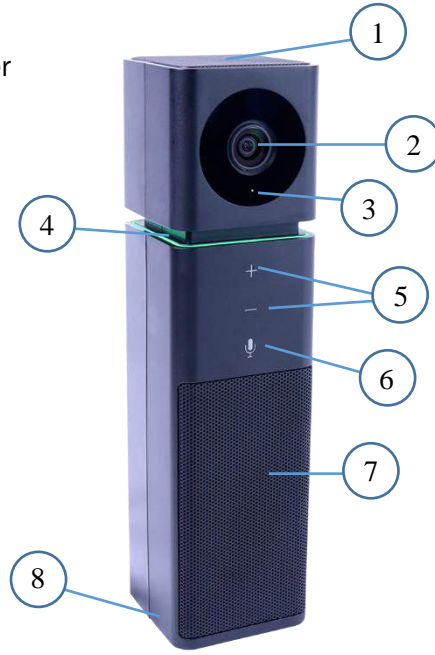

HuddleCamHD Go All-in-One Conferencing Camera

The HuddleCamHD GO is a USB powered, all-in-one conferencing camera with built in microphone and speaker for a complete package over a single USB cable

Model Number:
HC-GO-BK (Black)
HC-GO-WH (White)
<https://huddlecamed.com/go/>

KEY FEATURES

- All-in-One camera/mic/speaker
- USB 2.0 Powered
- 1920 x 1080
- 110° Field of View
- Up to 30 fps

WHAT'S IN THE BOX

- HuddleCamHD GO
- USB 2.0 Data Cable (5ft/1.5m)
- USB 2.0 Extension Cable (6ft/1.8m)
- User Manual

- | | | |
|--|---|---|
| <p>1. Microphone
360° omni-directional microphone</p> <p>2. Lens
1920x1080 lens</p> <p>3. Camera LED
Glow green when camera is in use</p> | <p>4. Microphone LED
Shows status of microphone
Red/green/flash red/flash green</p> <p>5. Speaker control
Change volume of speakerphone</p> <p>6. Microphone Mute
Mute/unmute microphone</p> | <p>7. Speakerphone
Loud speakerphone</p> <p>8. USB 2.0 port
Connect HC-GO to PC</p> |
|--|---|---|