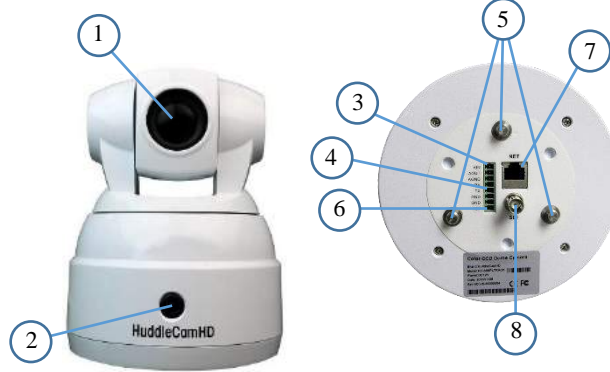

HuddleCamHD SimplTrack Auto Tracking Camera Solution

The HuddleCamHD SimplTrack is your simple auto tracking solution.

Model Numbers:

HC-SIMPLTRACK-CM (Ceiling Mount)

HC-SIMPLTRACK-TP (Tripod / Wall Mount)

<http://huddlecamed.com/simpltrack/>

KEY FEATURES

- 20X Optical Zoom
- Motion & Facial Tracking
- RTSP / RTMP Streaming
- 3G-SDI Video Output
- 1080@60 SDI Feed
- 1080@60 IP Feed
- 64GB Internal Storage
- 59° Field of View
- Software Interface
- Wall mountable via 3/8" Tripod Column Adapter
- Supports VISCA Protocol & VISCA over IP
- PoE+ 802.3at

WHAT'S IN THE BOX

- SimplTrack Camera
- Power Supply
- 25' 3G-SDI Cable
- 3G-SDI to USB3 Framegrabber
- (-TP) Tripod & Column Adapter
- (-CM) Ceiling Mount & Adapter
- User Manual

- 1. Tracking Lens**
20x Optical Zoom
- 2. Reference Lens**
78° HFoV
- 3. Audio Input**
Phoenix Connector

- 4. VISCA Control**
For hard wired remote control
- 5. Locking Stud**
Securely connect to ceiling and tripod / wall mount adapter columns
- 6. Power (12VDC)**
Use Power Adapter supplied with camera

- 7. Network Connection/PoE+**
10/100 & 802.3at PoE+
- 8. 3G-SDI Output**
Provides up to a 1080P@60 feed