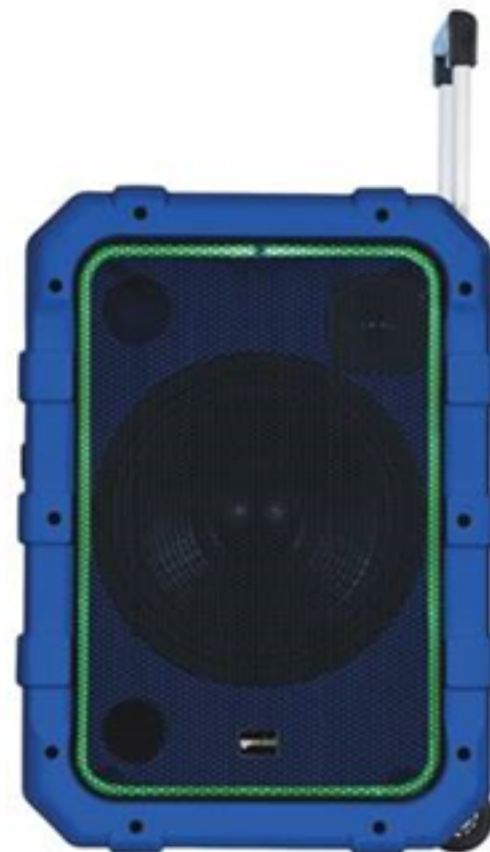

Give Awesome Life to Sound

How do you bring music to life? With a 10" woofer for pounding bass, 240W of incredible peak audio power and 6 DSP modes! Shift your speaker from normal, to pop, rock, classical, country and to jazz- all with the touch of a button.

Splish Splash Resistant

A little splishing and splashing never hurt anyone- or this speaker! Its durable and IPX4 rating means water resistant.

OVERVIEW

The Gemini MPA-2400 Rechargeable Weather Resistant Trolley Speaker is a durable unit, splash-proof IPX4 rated enclosure perfect for outdoor use! What makes this speaker truly exceptional is its transportable features. It has an integrated retractable trolley and carrying handle for easy transportation. The DSP EQ Presets take the guesswork out of customizing your sound. To get the party started you can count on exciting multi-colored lighting to spice up your performance and the Mic Echo effect gives your performance that professional sound. Built-in USB Media Player - All you need is a flash drive and some music or you can stream music wirelessly from your smartphone or tablet. This speaker can be controlled with the included remote. FM Radio for your favorite music, sports and new stations. And it comes in two different colors.

Water Resistant

Up to 18hrs of
Wireless Playtime

Dynamic Multi-colored
LED Lightshow

6 DSP Modes

Up to 100 Feet

gemini

MPA-2400

RECHARGEABLE WEATHER RESISTANT TROLLEY SPEAKER

DETAILS

Sound, Lights, Action

Heighten the excitement to sublime sound with dynamic built-in multi-colored LED party lights! Both front-facing and back-facing, give you a dramatic multi-colored light show.