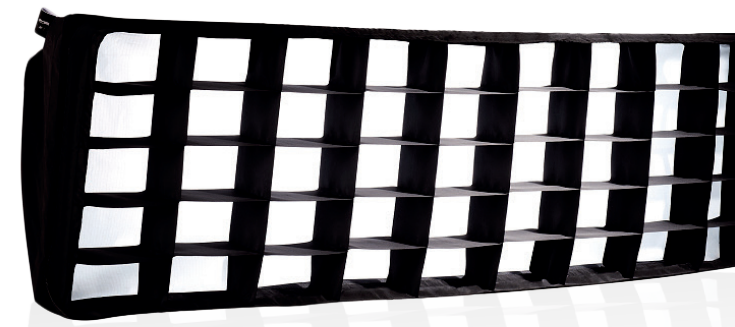

DOP CHOICE

Do we need to introduce these guys to you? We love their accessories so much that we've had SNAPGRIDS and SNAPBAGS made for all of our lights!

All DOP Choice items are made of black neutral fabric. Reflective inside and high quality diffusion cloth.

Mini Switch

SL1 Switch

Maxi Switch

		Reference	Size	Reference	Size	Reference	Size
SnapGrid	Directs the softlight at 30/50° angle (horizontal/vertical) Mounts rapidly onto the light with a clever velcro system	DOP-MINI-SG	585 x 200 x 110 mm 23 x 7.8 x 4.3 "	DOP-SL1-SG	1130 x 200 x 110 mm 44.4 x 7.8 x 4.3 "	DOP-MAXI-SG	1250 x 650 x 80 mm 49.2 x 25.5 x 3.1 "
SnapBag	Light bank which mounts directly onto the light into the designated holes – comes with a full, a half and a quarter fabric diffuser	DOP-MINI-SB	585 x 200 x 80 mm 23 x 8 x 3.1 "	SL1-DOP-SB	1360 x 400 x 300 mm 4.5 x 6.7 x 11.8 "	DOP-MAXI-SB	1610 x 1200 x 500 mm 63.4 x 47.2 x 19.7 "
Snapgrid For SnapBag	Fits around the SnapBag with velcro, directs the soft light at 40/60° angle (horizontal/vertical)	MINI-DOP-SGSB	585 x 200 x 80 mm 23 x 8 x 3.1 "	SL1-DOP-SGSB	1130 x 200 x 80 mm 44.4 x 7.8 x 3.1 "	DOP-MAXI-SGSB	1610 x 1200 x 80 mm 63.4 x 47.2 x 3.1 "