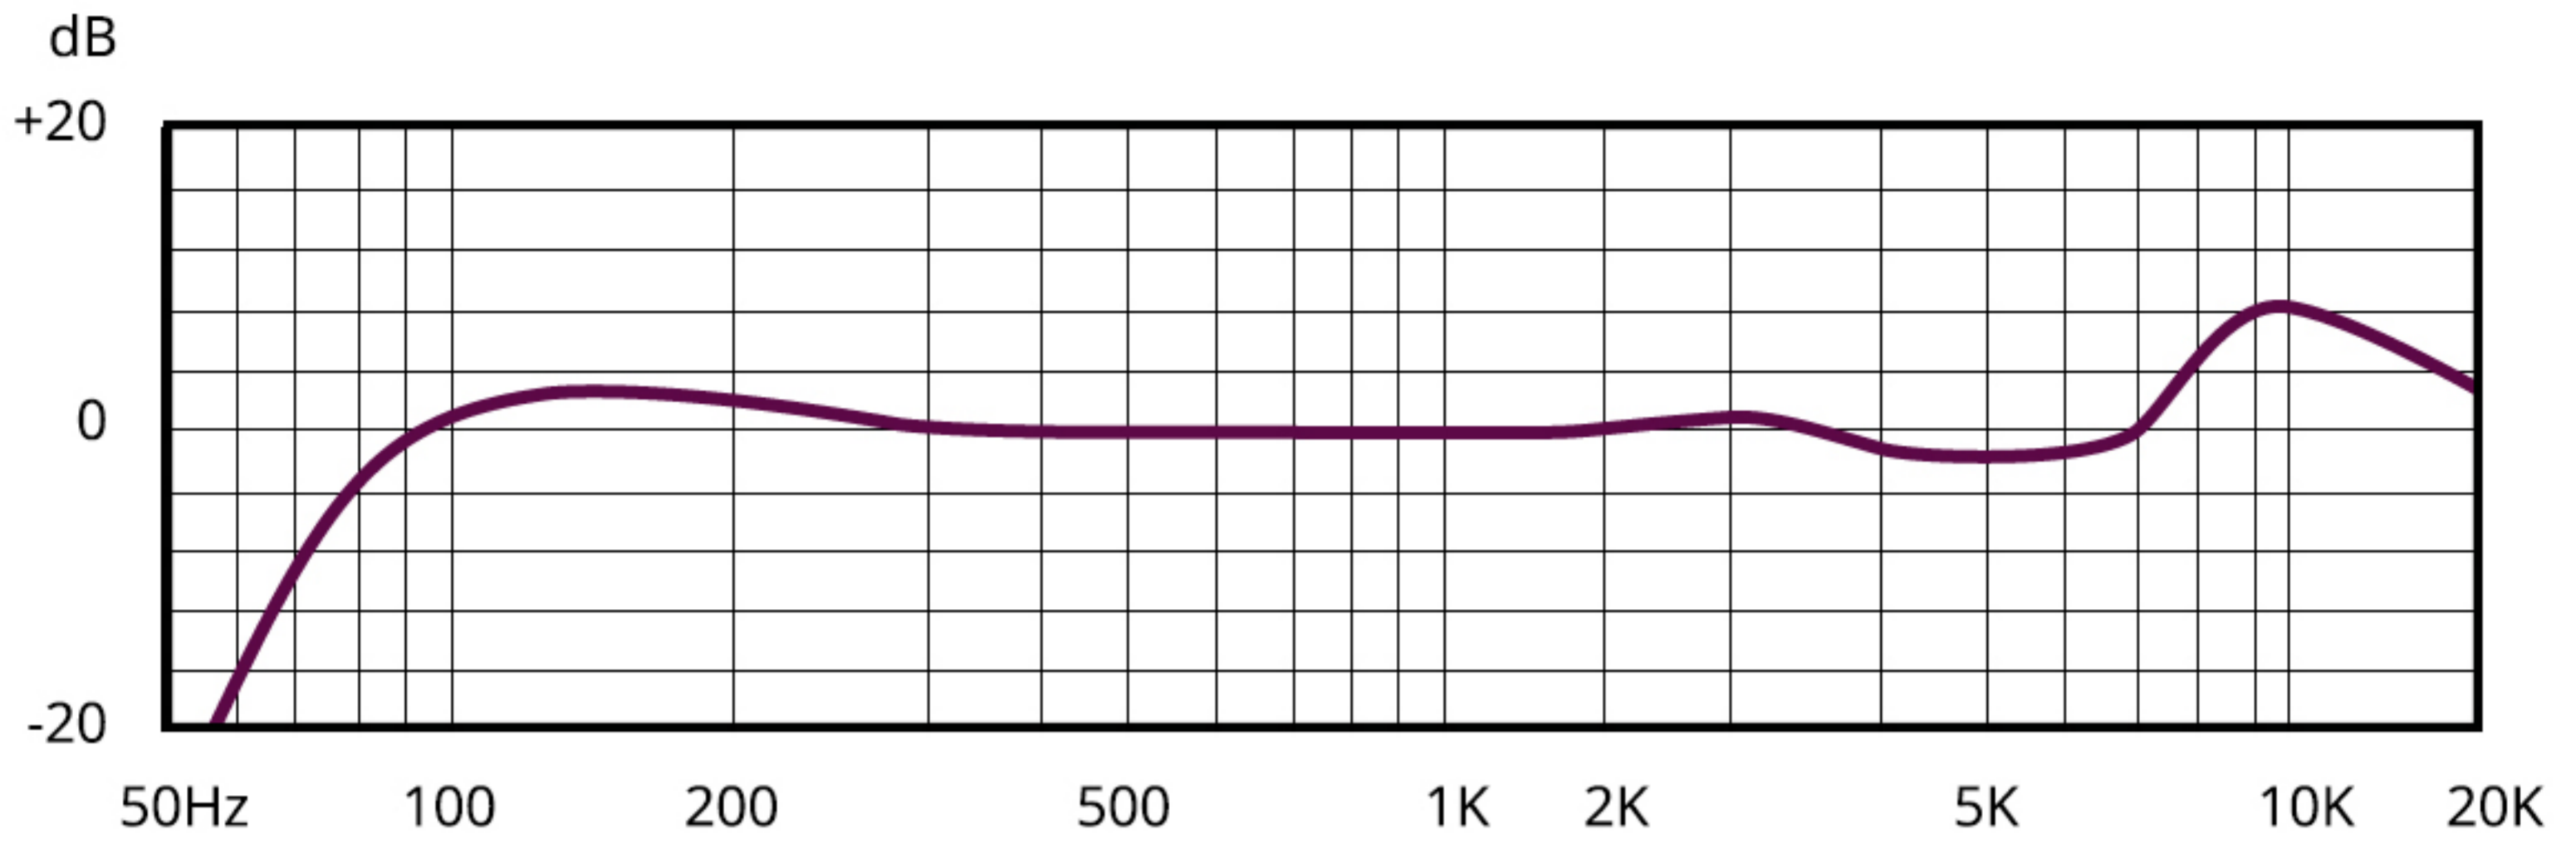

Aston Spirit

Omni-Directional

1KHz —————