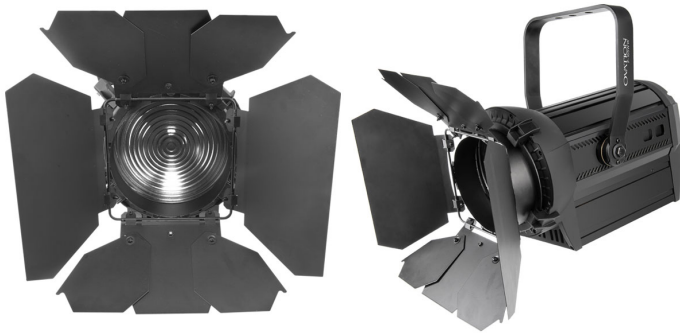

## Ovation F 7.5" Barndoor

With eight leaves of control, the Ovation F 7.5" barn door helps you control the output from your wash fixtures. All metal construction, our 7.5" barn door works in the [Ovation F-165WW](#) LED fresnel as well as any other fixture with a 7.5" accessories slot.

### At a Glance

- Shields excess light from stage and architectural elements
- Barn doors for use with fixtures with 7.5" (191 mm) accessory holder

## Construction / Physical

- Dimensions (open): 18.25 x 17.75 x 2 in (464 x 451 x 51 mm)
- Dimensions (closed): 10 x 7.5 x 2 in (254 x 191 x 51 mm)
- Weight: 2 lb ( 1 kg)