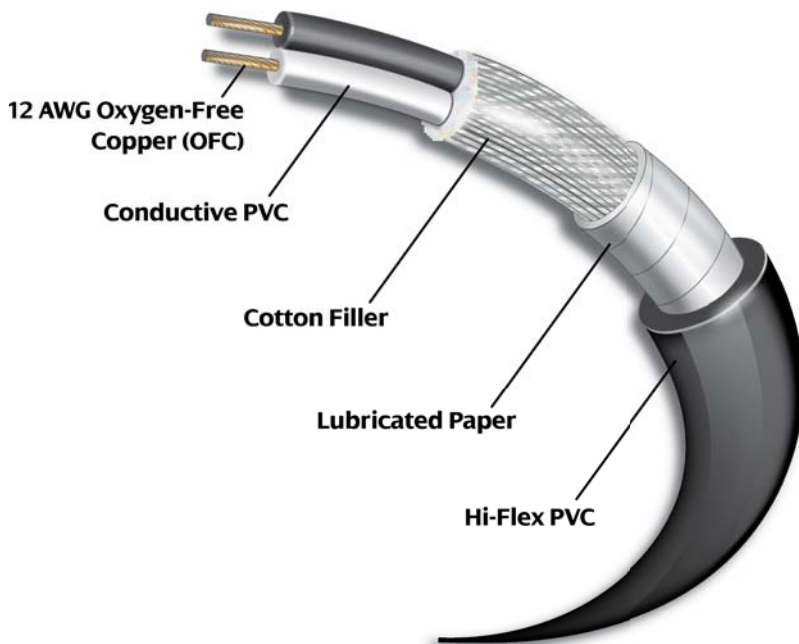

EDGE SPEAKER CABLES

Edge Series Speaker Cables 200 Series

Hosa Edge Series Speaker Cables deliver the same quality-price ratio that Hosa customers expect in a highest-quality cable. Rather than invest in hype and fancy packaging, Hosa relies upon high-quality cable and connectors by industry-leader Neutrik AG for a lifetime of dynamic, noise-free sound.

Edge speaker cables feature 12 AWG Oxygen-Free Copper (OFC) conductors to reduce resistance and provide maximum signal transfer. Each cable is terminated with genuine Neutrik® connectors—the industry standard—for the most durable and reliable connection possible.

High-quality components, combined with a name synonymous with connectivity for 30 years, result in cables that are worthy of any stage or studio.

Neutrik 1/4 in TS to Same

speakON to Same	speakON to 1/4 in TS	1/4 in TS to Same	Length
SKT-203	SKT-203Q	SKJ-203	3 ft
SKT-205	SKT-205Q	SKJ-205	5 ft
SKT-210	SKT-210Q	SKJ-210	10 ft
SKT-215	SKT-215Q	SKJ-215	15 ft
SKT-220	SKT-220Q	SKJ-220	20 ft
SKT-225	SKT-225Q	SKJ-225	25 ft
SKT-230	SKT-230Q	SKJ-230	30 ft
SKT-250	SKT-250Q	SKJ-250	50 ft
SKT-275	SKT-275Q	SKJ-275	75 ft
SKT-2100	SKT-2100Q	SKJ-2100	100 ft