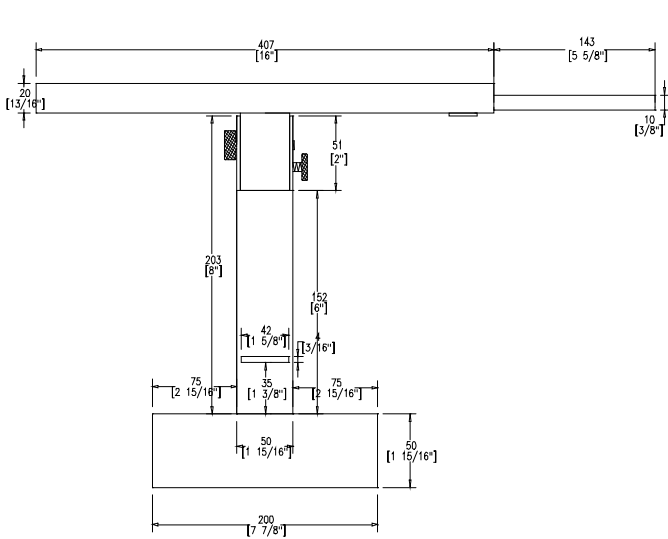

# RRLAPT

MIXER CASE LAPTOP TRAY

**PICTURE COMING SOON!**

Created to help you get your groove on, the RRLAPT, is the ultimate accessory for our mixer cases. Built to fit up to a 17" laptop this rugged tray is one handy little gadget. Simply lift your mixer out of the case, insert the RRLAPT, place your laptop on top and you've got a instant space saving workstation. Smart, Simple and 100% Road Ready!

# RRLAPT

FRONT VIEW OF TRAY

SIDE VIEW OF TRAY

TOP VIEW OF VIEW

C-C VIEW

TOP VIEW OF RRMOUSE

B-B VIEW

A-A VIEW