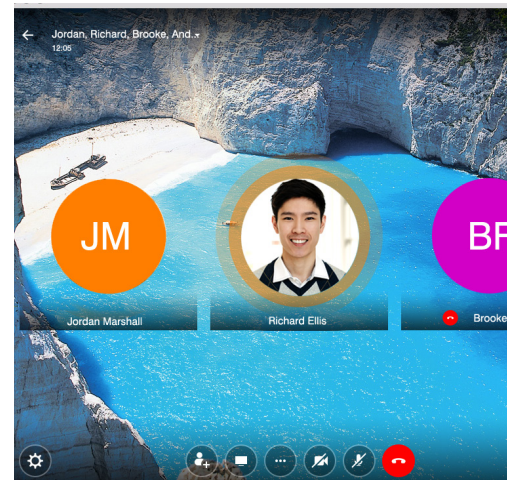

COLLABORATE® Versa™ 50

Bring plug-and-play connectivity with quality audio and HD video to enhance the BYOD meeting room experience.

Simple BYOD Connectivity

Central hub for connecting to a network, dual displays, camera, audio endpoints, network, and other peripherals.

- > Central hub for connecting to a network, dual displays, camera, audio endpoints, and other peripherals.
- > One UNITE® 50 4K ultra-wide 120-degree ePTZ camera with 1080p30, and 3x digital zoom to capture all participants in a huddle space or small room.
- > One CHAT® 150 speakerphone with advanced audio processing for a rich conferencing experience.
- > Complimentary 90-day trial of COLLABORATE Space, our powerful collaboration application with a full suite of audio, video, and meeting tools in a persistent space.

APPLICATIONS

- BYOD Video Conferencing
- BYOD Audio Conferencing
- In-Room Presentation

WORKSPACES

- Huddle Spaces
- Executive Offices

Enhances Any Cloud-based App

Add pro-quality audio and HD video to your app, such as COLLABORATE Space, Skype® for Business, Zoom, WebEx, and GoToMeeting.