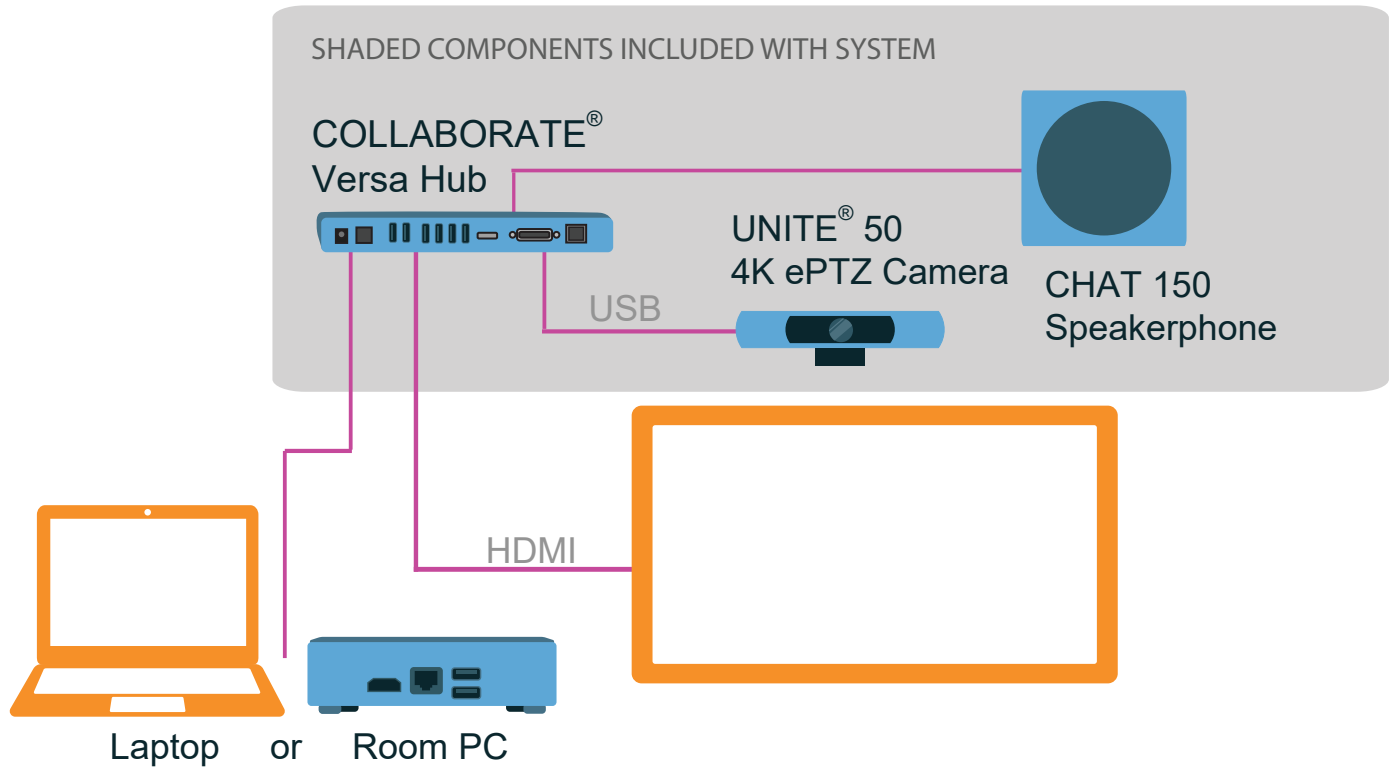

- > Central hub for connecting to a network, dual displays, camera, audio endpoints, and other peripherals.
- > One UNITE® 50 4K ultra-wide 120-degree ePTZ camera with 1080p30, and 3x digital zoom to capture all participants in a huddle space or small room.
- > One CHAT® 150 speakerphone with advanced audio processing for a rich conferencing experience.
- > Complimentary 90-day trial of COLLABORATE Space, our powerful collaboration application with a full suite of audio, video, and meeting tools in a persistent space.

Great ideas need to be seen - and heard!™

Versa 50 using laptop, with optional ClearOne peripherals— UNITE® 50 4K ePTZ camera, Wall-Mount Bluetooth Expander, and ceiling loudspeakers

COLLABORATE® Versa™ 50

- 1x USB 3.0 (Type-B) for laptop (Requires Display Link driver on laptop)
- 2x USB 3.0 (Type-A) for UNITE camera & CHAT Speakerphone
- 4x USB 2.0 ports
- 1x HDMI out
- 1x DVI out

UNITE 50 EPTZ HD CAMERA

- 120° wide-angle field view with EPTZ support
- Full auto-focus, limited-distortion lens
- Low-light 2D and 3D algorithm
- Image SNR as high as 55dB

CHAT 150 SPEAKERPHONE

- ClearOne HDConference™ audio processing
- Three-built-in-microphone array with 360° pickup
- Loudspeaker with Max Output Level: 85 dB SPL @ 1 meter
- Wideband audio frequency response (20Hz - 20kHz)
- Optional Attach option to daisy-chain another CHAT 150