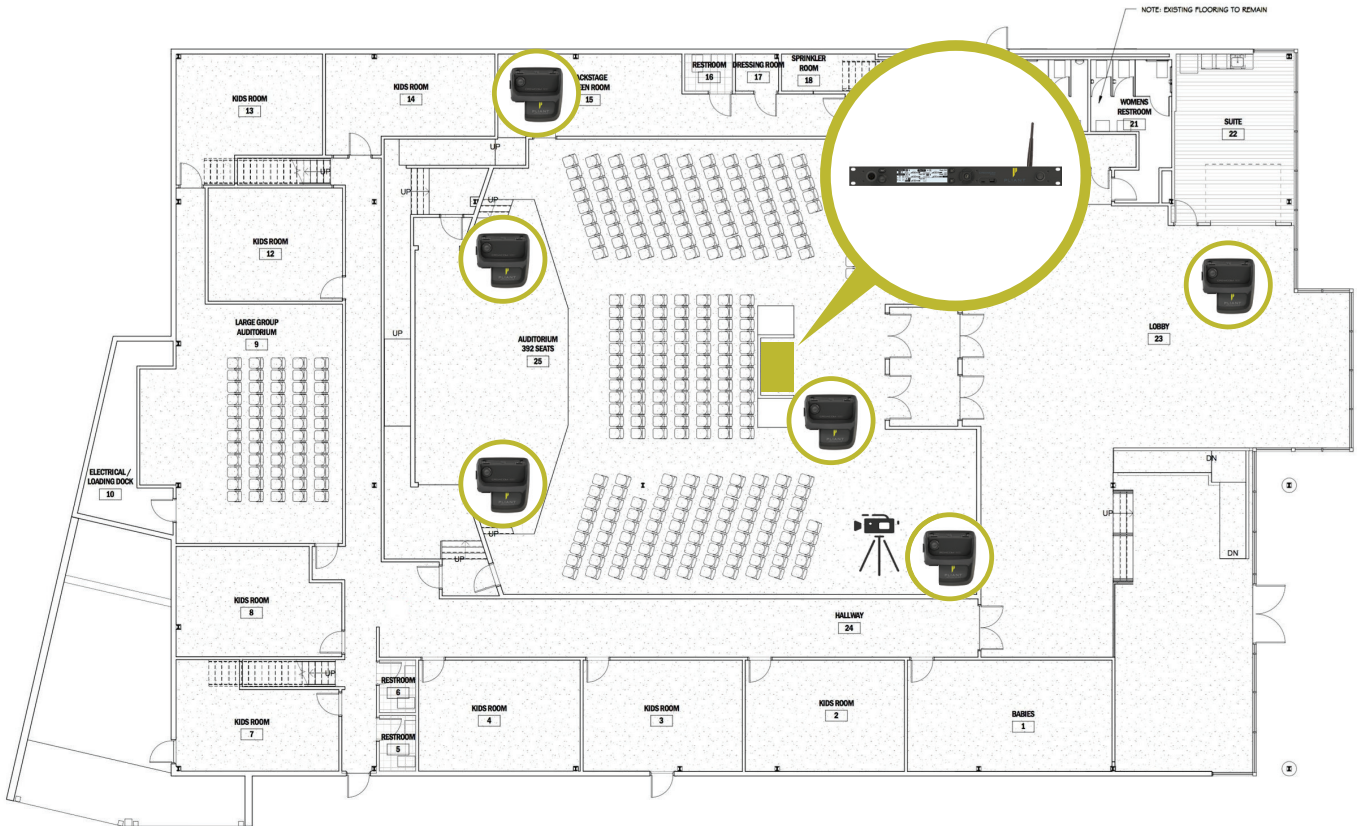

CB2 HOUSE OF WORSHIP APPLICATION

The CrewCom CB2 is an excellent stand-alone wireless intercom system or can serve as a complement to existing wired intercom to provide mobility to users such as stage managers and camera operators. The system's simplicity, along with exceptional audio make CB2 the perfect choice in applications such as house of worship where an affordable, yet powerful intercom solution is needed.