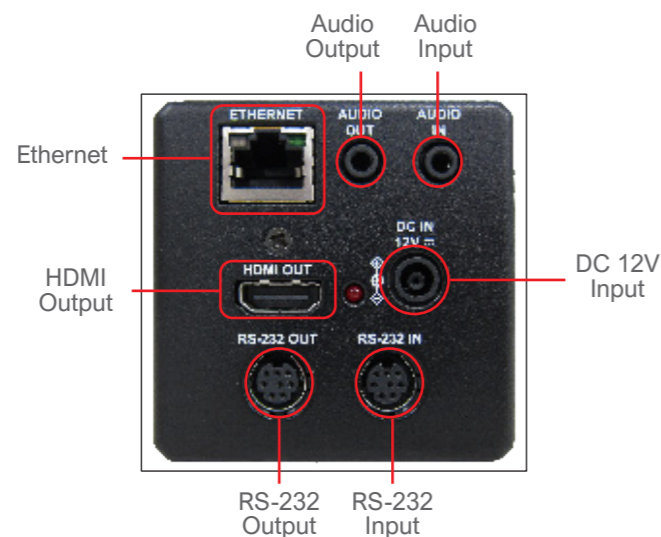

IP Streaming Format

Stream	1	2	3
Settings	HEVC	H.264	H.264
Resolution	4K / 1080p / 720p	1080p / 720p	640x360
Frame Rate	59.94 Hz	59.94 / 29.97	29.97
	50 Hz	50 / 25	25
Bit Rate	20000 kbps~2000 kbps	20000 kbps~2000 kbps	5000 kbps~512 kbps
Audio Transmission	AAC / G.711		
PoE+	Yes		

Product Specifications

Sensor	1/2.5" 8.57MP CMOS	3D NR	Yes
Video Format	Resolution : 4K / 1080p / 720p Frame Rate : 59.94 / 50 / 29.97 / 25	Image Flip	Yes
Video Output (HD) Interface	HDMI 2.0 / Ethernet	Preset Positions	256
Optical Zoom	30x	Multiple Video Stream	HEVC 4K 59.94fps H.264 1080p 59.94fps H.264 640x360 29.97fps
Digital Zoom	12x	Audio Compression Format	G.711 / AAC
Horizontal Viewing Angle	68°	Control Interface	RS-232 / Ethernet
Aperture	F1.6 ~ F3.4	Control Protocol	VISCA / PELCO D / ONVIF
Focal Length	4.6mm ~ 135mm	Tally Light	Yes
Shutter Speed	1/8 ~ 1/10,000 sec	PoE	PoE (IEEE802.3af)
Minimum Object Distance	1.5m (Wide / Tele)	Video Stream	RTSP / RTMP / RTMPS / MPEG-TS / SRT
Video S/N Ratio	> 50dB	Video Compression	HEVC / H.264
Minimum Illumination	0.1 lux (F1.6, 50IRE, 30fps)	Audio In	Line In / Mic In (Phone Jack 3.5mm x1)
Focus System	Auto / Manual	Audio Out	Line Out (Phone Jack 3.5mm x1) Ethernet / HDMI
Gain Control	Auto / Manual	DC In	12V +/- 20%
White Balance	Auto / Manual	Power Consumption	PoE : 10W DC In : 9W
Exposure Control	Auto / Manual	Weight	2.2lbs (1 kg)
WDR	Yes	Dimensions	6.7" x 2.6" x 2.6" (170 x 67 x 67 mm)

I/O CONNECTIONS