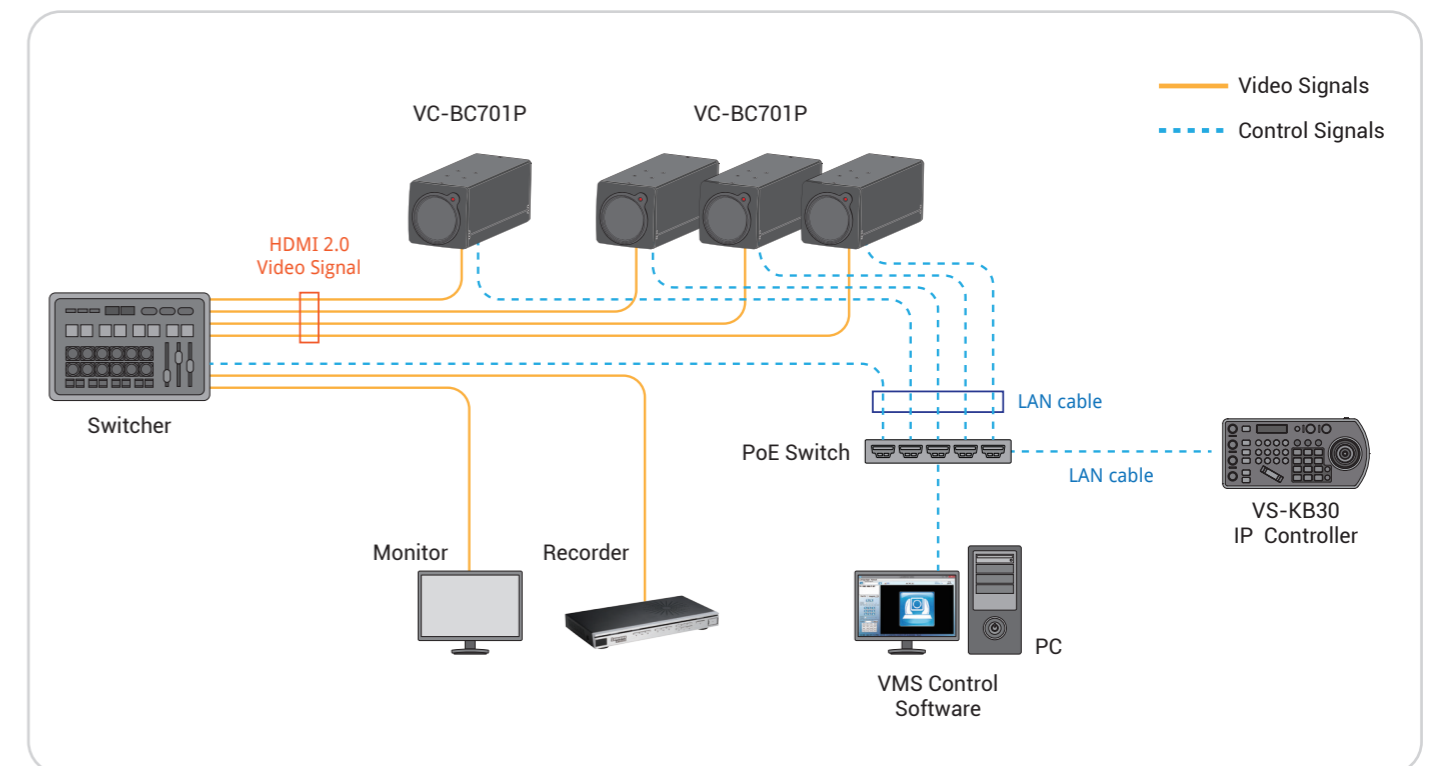

Multi-Camera Connection

Lumens
Your Success, Our Passion!
www.MyLumens.com

Lumens Integration, Inc.
4116 Clipper Court
Fremont, CA, 94538
Phone: +1-866-600-0988
Fax: +1-510-252-1389

Lumens Europe
De Nayerstraat 17 9470
Denderleeuw Belgium
Phone: +32-473-58-38-95
Fax: +32-2-452-76-00