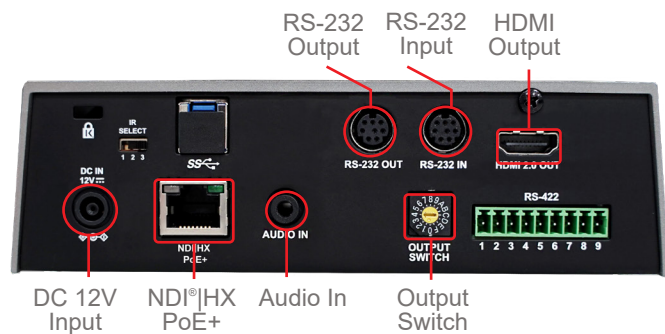

I/O Connections

Lumens®

Lumens Integration, Inc.
4116 Clipper Court
Fremont, CA, 94538
Phone: +1-866-600-0988
Fax: +1-510-252-1389

Lumens Europe
De Nayerstraat 17 9470
Denderleeuw Belgium
Phone: +32-473-58-38-95
Fax: +32-2-452-76-00

www.MyLumens.com