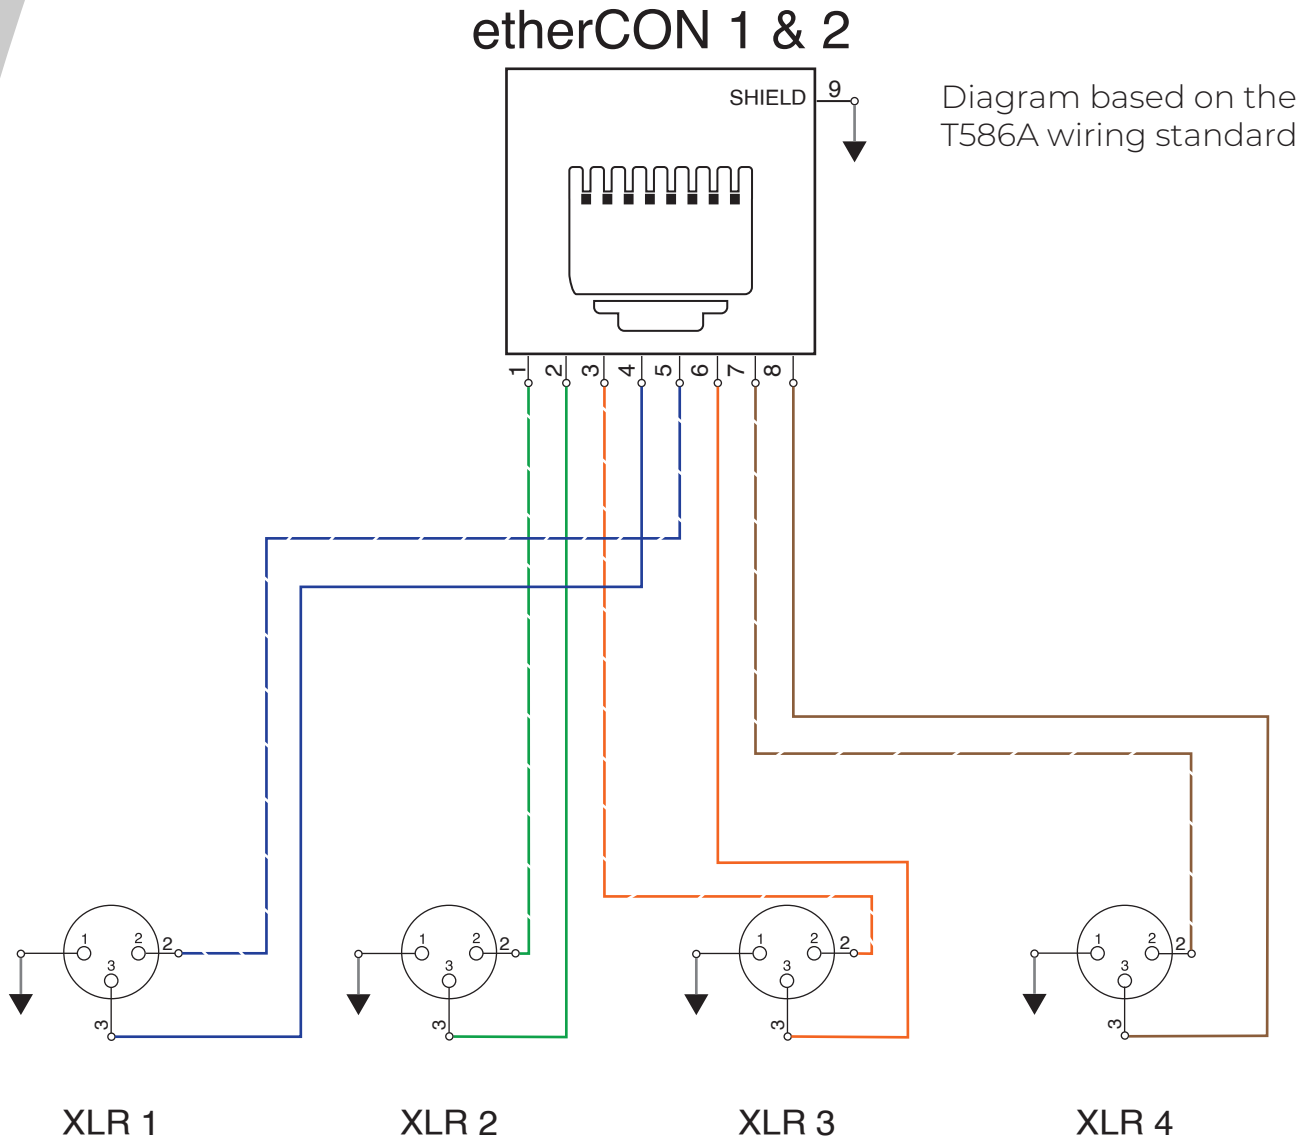

Analog Audio over CAT SoundTools Wiring Diagram

| Pin # | | | | | | | | Standard |
|-------|-----|-----|-----|-----|-----|-----|-----|----------|
| 1 | 2 | 3 | 4 | 5 | 6 | 7 | 8 | |
| 2 + | 2 - | 3 + | 1 - | 1 + | 3 - | 4 + | 4 - | |
| WG | G | WO | B | WB | O | WBr | Br | T568A |
| OW | O | WG | B | WB | G | WBr | Br | T568B |

O= Orange

WO= White and Orange

B= Blue

WB= White and Blue

G= Green

WG= White and Green

Br= Brown

WBr= White and Brown