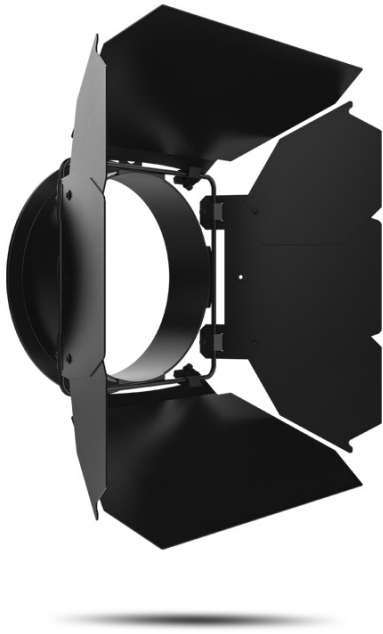

Ovation F 7.5" Barndoor V2

SPECIFICATIONS

FEATURES

- Shields excess light from stage and architectural elements
- Fits other fixtures that accept a 7.5 in (191 mm) accessory

Construction / Physical

- Leaves: 8
- Dimensions (open): 12.72 x 12.13 x 2 in (323 x 308 x 52 mm)
- Dimensions (closed): 10 x 7.95 x 2 in (256 x 202 x 52 mm)
- Weight: 2 lb (0.9 kg)

Certifications / Qualifications

- CE

What's Included

- Ovation F 7.5" Barndoor