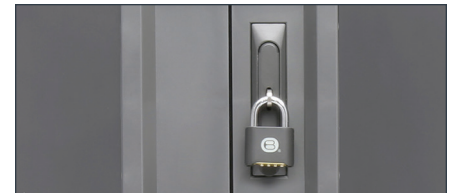

SECURITY | Secure devices with the 3-point locking door and durable padlock included with the cart.

SPECIFICATIONS

Construction

USA-sourced steel
Manufactured in
Franklin Park, IL

Device Compatibility

Up to 15.6 in.

Power

AC: 120V AC, 12A,
50/60Hz

Warranty

7 years electrical and
mechanical warranty

Shipment Includes:

- CORE® X Cart Pre-Wired - *Ships fully assembled*
- 36 USB-C power adapters
- Power cord
- Programmable combination padlock

Safety

DIMENSIONS

TCOREX36USBC	
DEVICE CAPACITY	36
CART DIMENSIONS	29.5 x 26 x 44.5 in.
SLOT DIMENSIONS	<i>width adjustable</i> 1.25 - 1.5 in.
WEIGHT	202 lbs.
ADAPTER ACCESS	Back Panel

DIMENSIONS ARE EXPRESSED WIDTH X DEPTH X HEIGHT

DESIGNED AND BUILT
IN THE USA