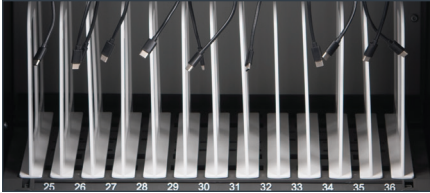

YOUR PRODUCT. YOUR IDENTITY.

Choose from one of our 16 colors and personalize by branding with your own logo.

SETUP MADE EASY | Save valuable time by not having to wire each bay.