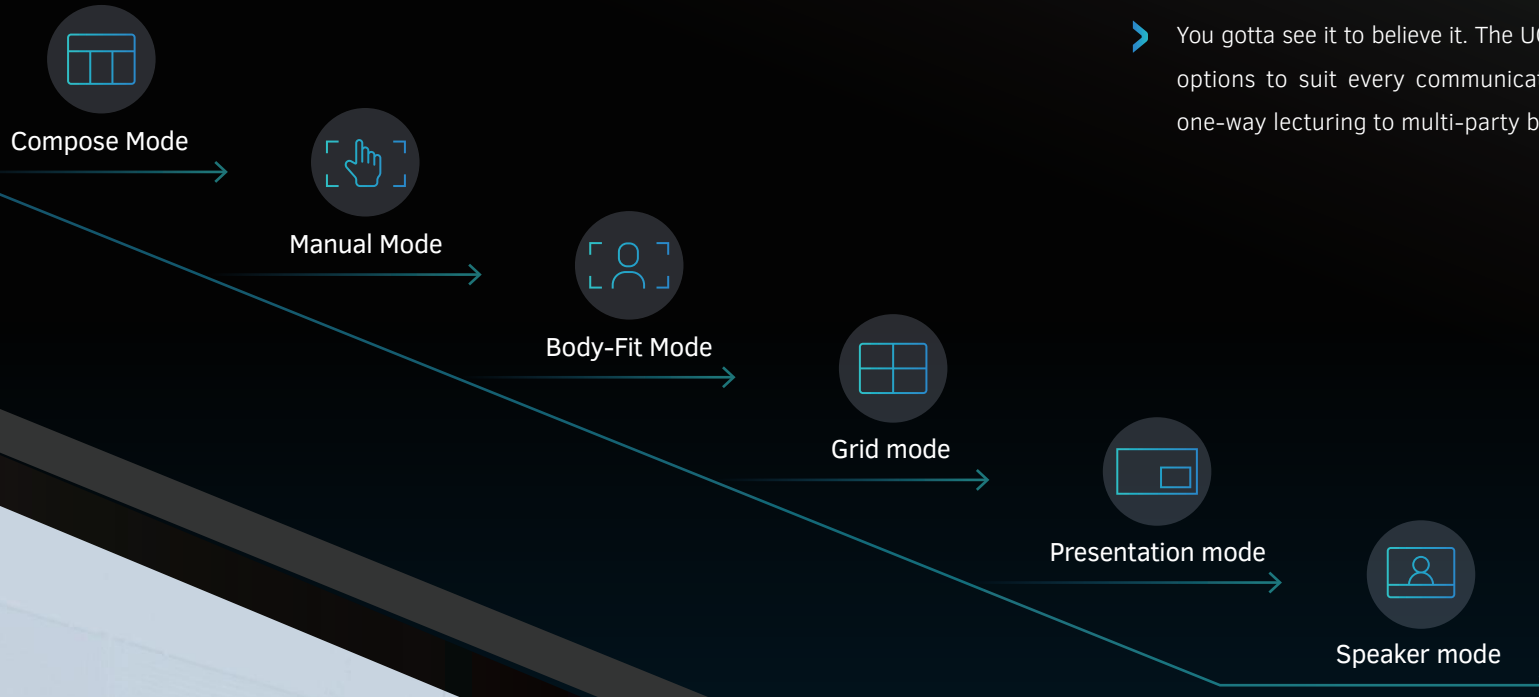

Change video layouts with a single tap

1-click video layout switch

- ▶ A touch is all it takes. There's no need for special training or complicated software operations. Simply tap the top of the camera.

Six video layouts, all at your fingertips

- You gotta see it to believe it. The UC M31 offers layout options to suit every communication scenario from one-way lecturing to multi-party brainstorming.

Six Display Modes

1 Compose Mode

Combining a panoramic view with closeups, you can view the whole room while seeing 6 key participants in closeup.

2 Manual Mode

Zoom into a specific area anywhere in the room.

3 Body-fit mode

6 Speaker mode

See the whole meeting room while focusing on all the participants simultaneously.

Auto-track, follow the conversation

Auto tracking technology

- Collaborate naturally. The UC M31 not only recognizes and zooms in on meeting participants, it can track speakers as they move about the room.