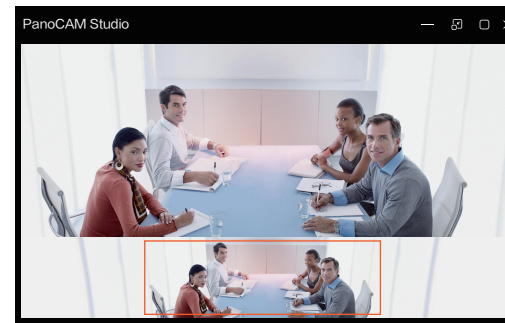

1 Compose Mode

Combining a panoramic view with closeups, you can view the whole room while seeing 6 key participants in closeup.

2 Manual Mode

Zoom into a specific area anywhere in the room.

3 Body-fit mode

Focus on all the participants

Six Display Modes

4 Grid mode

See closeups of 4 key participants simultaneously, each in their own quadrant.

5 Presentation mode

Focus on the whiteboard and the active presenter at the same time.

6 Speaker mode

See the whole meeting room while focusing on all the participants simultaneously.

Auto-track, follow the conversation

Auto tracking technology

- Collaborate naturally. The UC M31 not only recognizes and zooms in on meeting participants, it can track speakers as they move about the room.