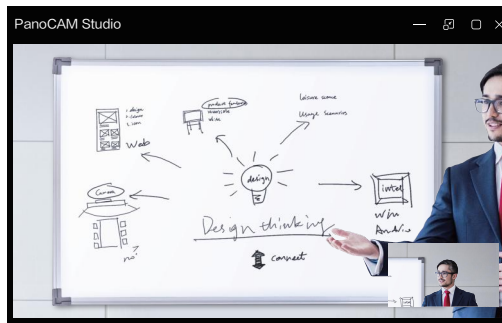

1 Compose Mode

Combining a panoramic view with closeups, you can view the whole room while seeing 6 key participants in closeup.

2 Manual Mode

Zoom into a specific area anywhere in the room.

3 Body-fit mode

Focus on all the participants

Six Display Modes

4 Grid mode

See closeups of 4 key participants simultaneously, each in their own quadrant.

5 Presentation mode

Focus on the whiteboard and the active presenter at the same time.

6 Speaker mode

See the whole meeting room while focusing on all the participants simultaneously.

Auto-track, follow the conversation

Auto tracking technology

- Collaborate naturally. The UC M31 not only recognizes and zooms in on meeting participants, it can track speakers as they move about the room.