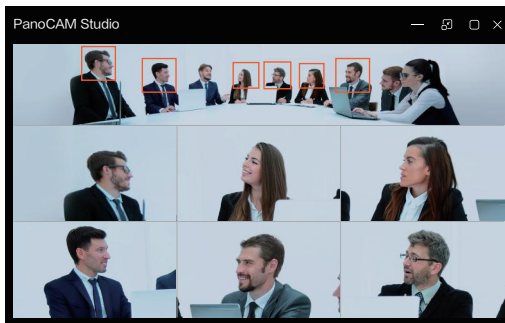

Change video layouts with a single tap

1-click video layout switch

- ▶ A touch is all it takes. There's no need for special training or complicated software operations. Simply tap the top of the camera.

Six video layouts, all at your fingertips

- You gotta see it to believe it. The UC M31 offers layout options to suit every communication scenario from one-way lecturing to multi-party brainstorming.

Six Display Modes

1 Compose Mode

Combining a panoramic view with closeups, you can view the whole room while seeing 6 key participants in closeup.

2 Manual Mode

Zoom into a specific area anywhere in the room.

3 Body-fit mode