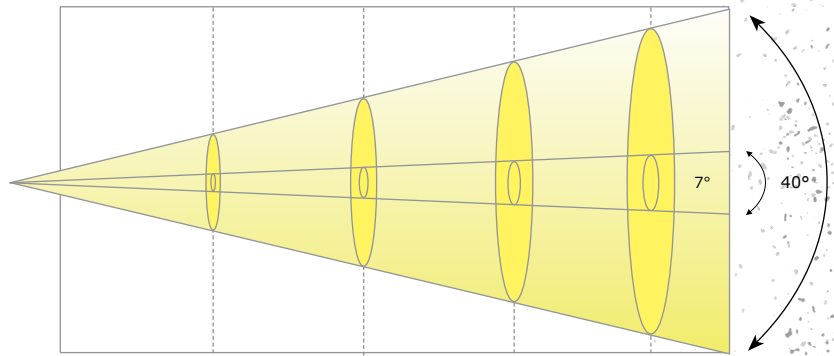

CRI = 71 (91 with filter)

CMY + CTO

Yellow - Flag 1 & 2

CTO - Flag 1 & 2

Magenta - Flag 1 & 2

Cyan - Flag 1 & 2

Animation Wheel

Radial breakup animation wheel for enhanced visual effects.

Photometric Data

| Beam | 7° | 40° |
|--------|---------|-------|
| 3m lux | 84,545 | 6,282 |
| 3m fc | 7,854.5 | 583.7 |
| 5m lux | 29,165 | 2,319 |
| 5m fc | 2,709.6 | 215.5 |
| 7m lux | 14,705 | 1,197 |
| 7m fc | 1,366.2 | 111.2 |
| 9m lux | 8,564 | 734 |
| 9m fc | 795.7 | 68.2 |