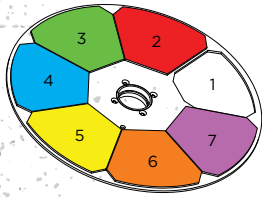

1. Pick-up Sticks

2. Segmented Ring

3. Spiral

4. Crosshatch

5. Breakup

6. Stars

7. Dots

8. Square Tiles

www.blizzardpro.com

info@blizzardpro.com

1.866.493.6025

Like

Watch

Follow

Color Wheel

- 1. Open
- 2. Red
- 3. Green
- 4. Blue
- 5. Yellow
- 6. Orange
- 7. Magenta
- 8. CRI filter

CRI = 71 (91 with filter)

CMY + CTO

Yellow - Flag 1 & 2

CTO - Flag 1 & 2

Magenta - Flag 1 & 2

Cyan - Flag 1 & 2

Animation Wheel

Radial breakup animation wheel for enhanced visual effects.