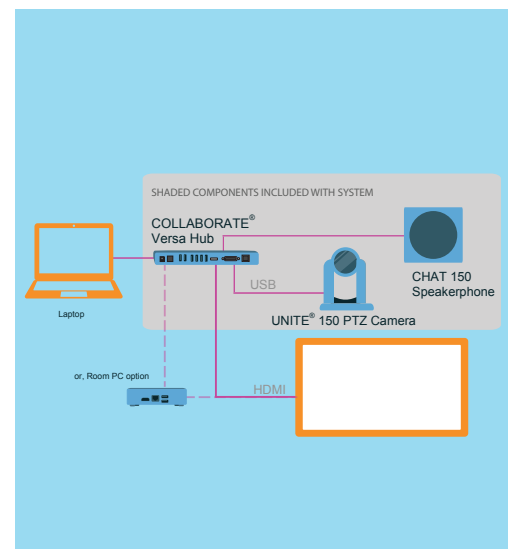

Flexibility for BYOD room systems

USB 3.0 or USB 2.0 compatibility, with 4 USB 2.0 ports (with one port for smartphone charging function) and 2 USB 3.0 ports.

Great Ideas Need to be Seen and Heard™