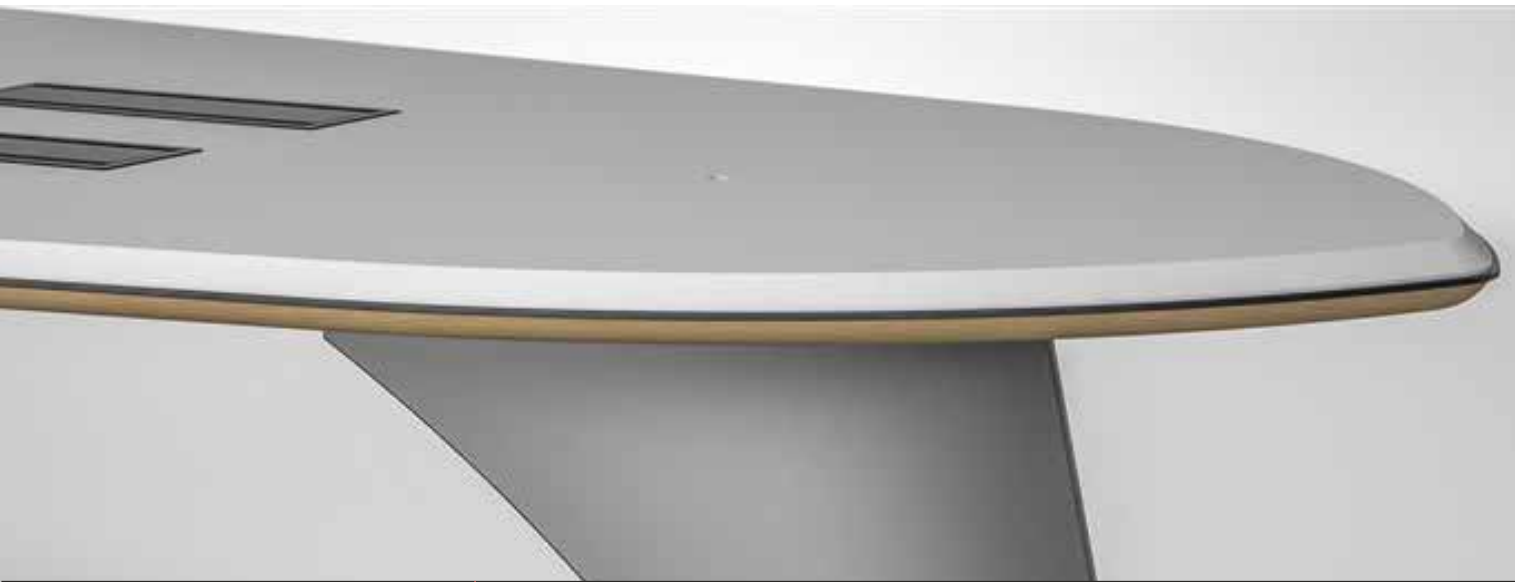

A Cut Above in Design + Materials.

Supported by an exclusive, sculpted steel pedestal base with an extruded aluminum frame system, they can accommodate any unified communications (UC) system and AV technology. The cable infrastructure runs along the entire length of the table, and top to bottom where the pedestal reaches the floor. Yet no one will ever know. The dove gray surface finish is also optimized for video conferencing to reduce glare and keep focus on vital human interaction. Other premium details include a 3-layer edge and sizes to accommodate small to large groups.

- Extruded aluminum, ladder frame in a satin anodized finish
- Cable routing from base of front or rear pedestal and fully along the table rail frame from end to end
- Floor coring for cable up and into the pedestals.
Rear pedestal has a cable access panel for management

Infiniti Table Surfaces + Edges

The tabletop surface color and material has been optimized for video conferencing and offers a visually interesting, yet simple top with a unique 3-layer edge detail.

Surface + Edges

Top surface is a matte, fingerprint resistant, high-pressure laminate in a dove gray color approved by Cisco for optimal light reflectivity and coloration.

Dove Gray

Natural Oak

- Center in black, solid surface that provides edge protection and detail
- Bottom edge trim options: Natural Oak or Dove Gray match top surface
- Custom finishes possible