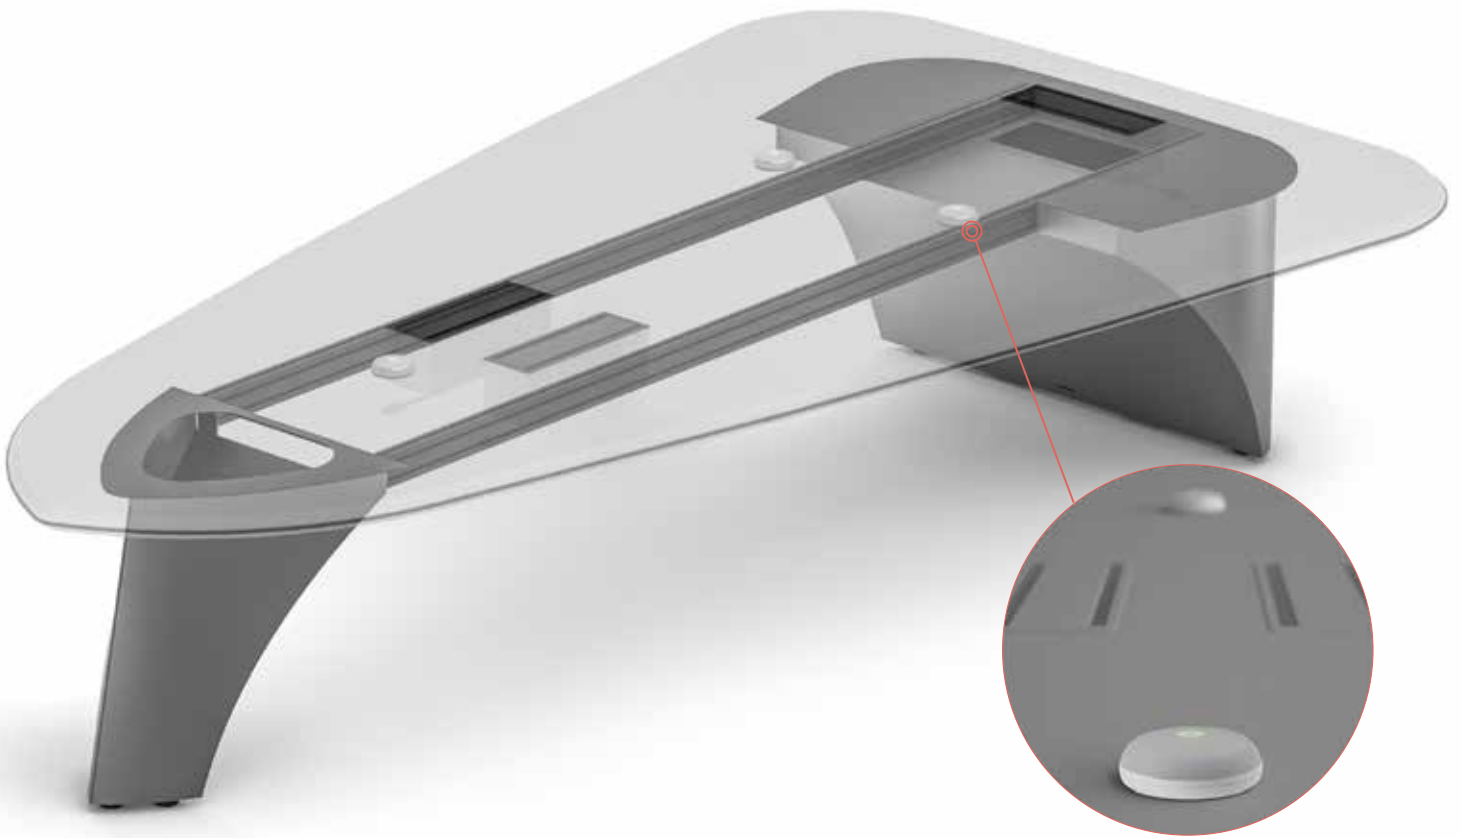

SALAMANDER
DESIGNS

Infiniti™ Meeting Tables

Designed for unparalleled meeting experiences
and more beautiful spaces.

Infiniti™ Meeting Tables

Salamander Designs goes to infinity and beyond with the Infiniti™ Table series that is exclusively made to provide complete, unmatched video conferences and meeting experiences. A striking series of 6-to-14-person workplace tables, Infiniti offers innovative, trapezoid shapes made to optimize today's conferencing so that all participants can be seen, heard and fully engage – no matter where they are located. Featuring museum-quality design and artful styling, there are no other conference tables like these on the market.

**Designed for Webex
Room Panorama**

Born of a partnership
between Salamander
+ Cisco

An Ergonomically, Thoughtfully Designed Meeting Space.

Meticulously designed and fabricated, the geometric table shape assures that everyone seated at the table can see, hear and engage as well as be seen, heard and feel fully part of the interaction.

A Cut Above in Design + Materials.

Supported by an exclusive, sculpted steel pedestal base with an extruded aluminum frame system, they can accommodate any unified communications (UC) system and AV technology. The cable infrastructure runs along the entire length of the table, and top to bottom where the pedestal reaches the floor. Yet no one will ever know. The dove gray surface finish is also optimized for video conferencing to reduce glare and keep focus on vital human interaction. Other premium details include a 3-layer edge and sizes to accommodate small to large groups.

- Extruded aluminum, ladder frame in a satin anodized finish
- Cable routing from base of front or rear pedestal and fully along the table rail frame from end to end
- Floor coring for cable up and into the pedestals.
Rear pedestal has a cable access panel for management