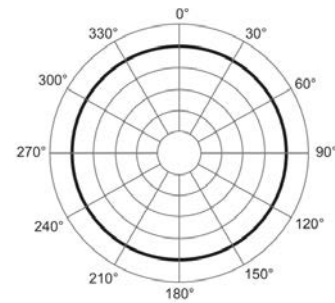

OMNIDIRECTIONAL POLAR PATTERN

FOR DEALER ORDERS:
sales@thorav.us
(763) 999-4253

THOR AV
8821 Zealand Ave. N. Ste. B
Brooklyn Park, MN 55445