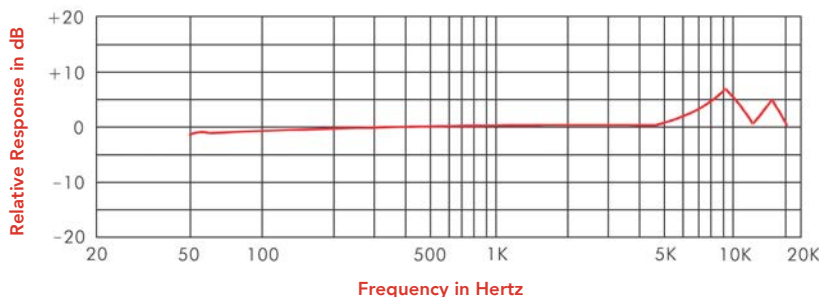

OMNIDIRECTIONAL POLAR PATTERN

FOR DEALER ORDERS:
sales@thorav.us
(763) 999-4253

THOR AV
8821 Zealand Ave. N. Ste. B
Brooklyn Park, MN 55445