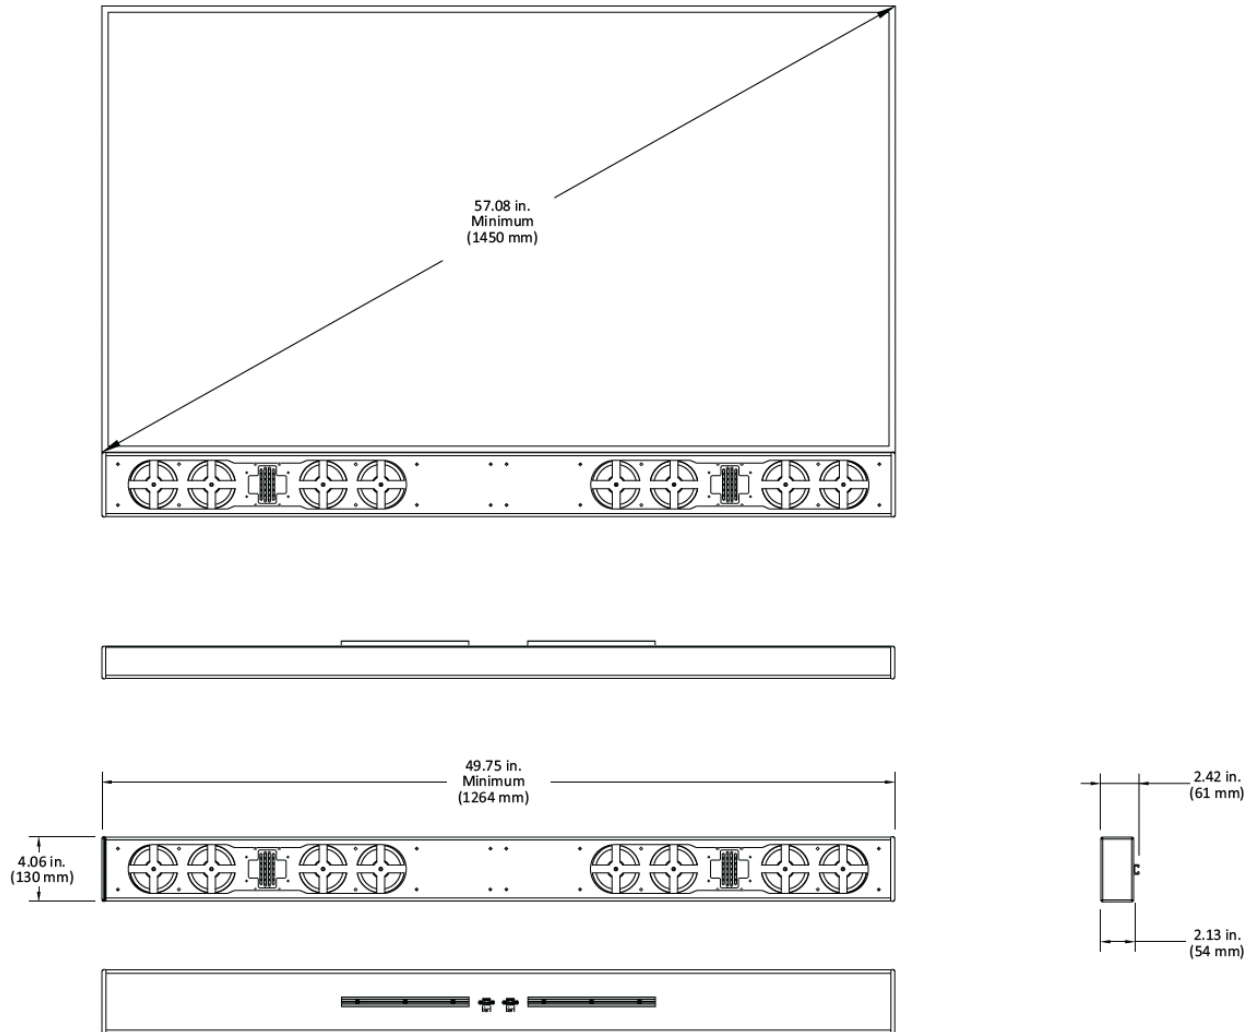

Made-to-Measure for the Exact Width of Your Flat Panel Display

DESCRIPTION

The **FP-H2** is a display mounted two-channel horizontal loudspeaker that employs ribbon HF and extended range LF drivers in an ultra slim enclosure. Its frequency response (120 Hz – 20 kHz \pm 3 dB) has been optimized for speech intelligibility and musical detail.

NOMINAL DATA

| | |
|---|---|
| Frequency Response: | 120 Hz – 20 kHz \pm 3 dB |
| Sensitivity: | 90 dB @ 2.83 V/1M |
| Impedance: | 6 Ω |
| Power Handling: | 90 W (AES-2) |
| Maximum Long-Term Output: Peak Output: | 105 dB 111 dB |
| Nominal Coverage Angles: | 90° H x 120° V |
| Minimum Width: | 37.0" / 940 mm |
| Dimensions | Height: 4.06" / 103 mm Width: (custom) Depth: 2.13" / 54 mm |
| Approximate Net Weight/pair: (varies with length) | 11 – 29 lbs. / 4.9 – 13.1 kg |
| Approximate Shipping Weight/pair: (varies with length) | 15 – 33 lbs. / 6.8 – 14.9 kg |

FP-H2

Flex Precision™ Series

EXPERIENCE THE SOUND
OF TRUE ENGAGEMENT

DIMENSIONAL DRAWINGS

CONNECTION DETAILS