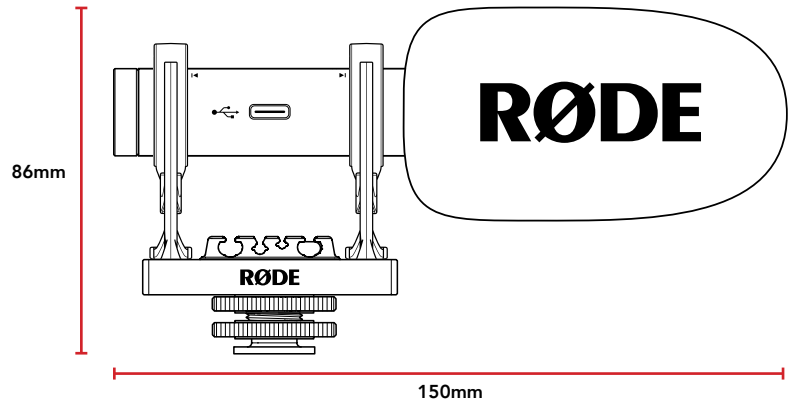

## MECHANICAL SPECIFICATIONS

Weight (grams):	VideoMic GO II: 33 VideoMic GO II and included accessories: 96
Dimensions: (millimetres)	VideoMic GO II: Height: 120 Diameter: 21.6  VideoMic GO II and included accessories: Length: 150 Width: 70 Height: 86
Compatible RØDE Accessories:	WS12, SC14, SC15, SC16, SC17, SC18, SC19, SC20, SC21, SC22, SC23, SC24, SC25, SC26
Compatible RØDE Software:	<ul style="list-style-type: none"> <li>• RØDE Connect</li> <li>• RØDE Central</li> <li>• RØDE Reporter</li> </ul>
Included Accessories:	<ul style="list-style-type: none"> <li>• 1 x SC14 TRS-TRS cable</li> <li>• 1 x foam windshield</li> <li>• 1 x SM8-R shockmount</li> </ul>

## DIMENSIONS