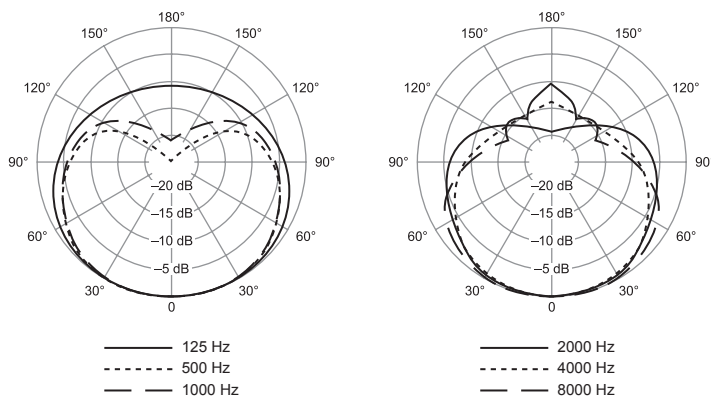

POLAR PATTERN