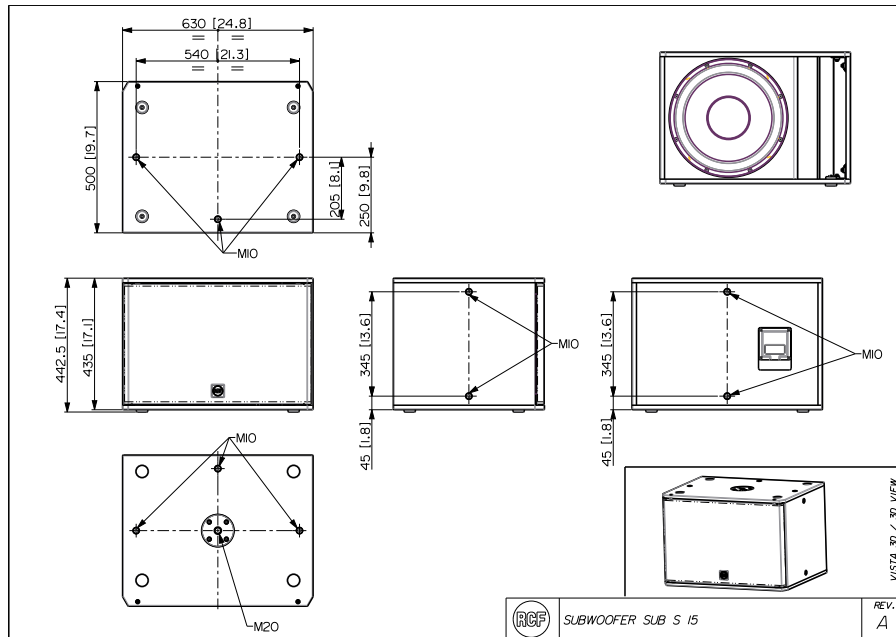

### TECHNICAL SPECIFICATIONS

<b>Acoustical specifications</b>	Frequency Response (-10dB)	35 Hz ÷ 200 Hz
	Max SPL @ 1m	126 dB
	System Sensitivity	95 dB
<b>Power section</b>	Amplification	Full Range
	Nominal Impedance	8 ohm
	Power Handling	500 W RMS
	Peak Power Handling	2000 W PEAK
	Recommended Amplifiers	QPS 6.0K, IPS 2.5K, IPS 1.5K, DMA 504
<b>Transducers</b>	Woofers	1 x 15", 3.0" v.c
<b>Input/Output section</b>	Input connectors	Euroblock
	Output connectors	Euroblock
<b>Standard compliance</b>	Safety agency	CE compliant
<b>Physical specifications</b>	Hardware	12 x M10
	Pole mount/Cap	Yes
	Color	Black
<b>Size</b>	Height	443 mm / 17.44 inches
	Width	630 mm / 24.8 inches
	Depth	500 mm / 19.69 inches
	Weight	27.5 kg / 60.63 lbs