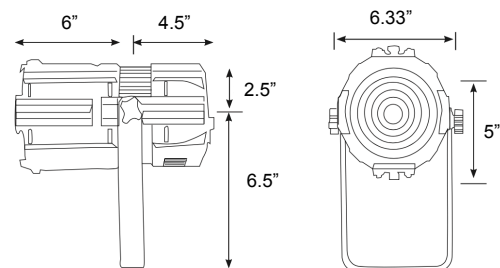

The Drama LED W50 has 4 lens options including 19°, 26°, 36° and 50° degree to best suit the throw requirements of the application. Four framing blades come equipped with this unit, perfect for changing the shape of the spotlight. The fixture also comes standard with a gobo holder used to project patterns and a gel frame holder used to change the color of the spotlight. The projection can be focused manually with the unit's lens tube. Additionally, a manual iris accessory is available to adjust the diameter of the spotlight. The fixture's housing is available in black or painted white. It is manufactured with a single mounting yoke for rigging.

RIGGING:

• INSTALLATION SYSTEM: SINGLE MOUNTING YOKE

ORDERING INFO:

• DRAMA LED W50

PART NUMBER:

7050

INCLUDED ITEMS:

• BARN DOOR 7055-BD
• POWER CABLE 7050-PCAB
• GEL HOLDER 7050-GEHOL
• ROSCO 100 GEL FILTER ROS100
• ROSCO 3407 GEL FILTER ROS3407
• ROSCO 3443 GEL FILTER ROS3443
• ROSCO 3444 GEL FILTER ROS3444

DIMENSIONS:

• FIXTURE SIZE: 12.5" X 6.33" X 5"
• FIXTURE WEIGHT: 3.75 lb (1.70 kg)
• PACKAGED SIZE: 15" X 8" X 8"
• PACKAGED WEIGHT: 6 lb (2.72 kg)

*SPECIFICATIONS SUBJECT TO CHANGE