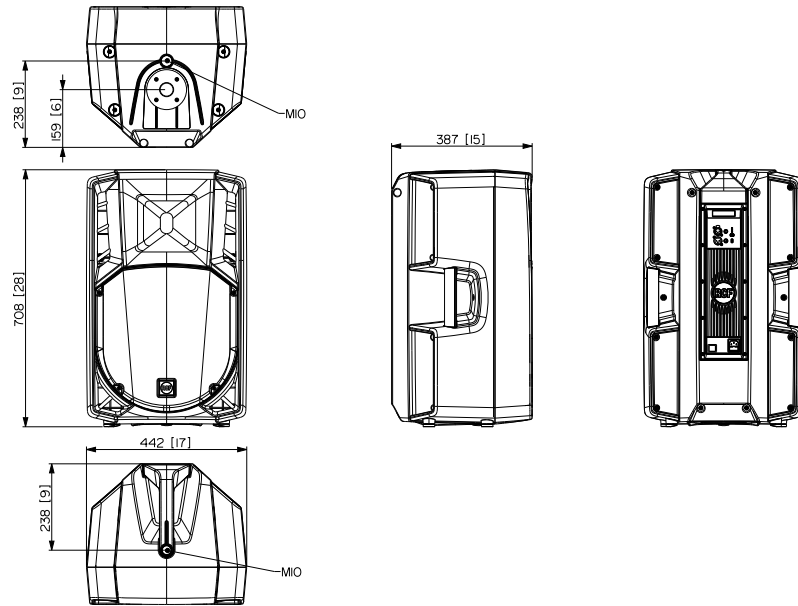

Part Number

13000827	ART 745-A MK5	220-240 V	Black	EAN 8024530021498
13000858	ART 745-A MK5	100-120 V	Black	EAN 8024530021566

ART 745-A MK5

ACTIVE TWO-WAY SPEAKER

Line Art 2D

TECHNICAL SPECIFICATIONS

Acoustical specifications	Frequency Response	45 Hz ÷ 20000 Hz	
	Max SPL @ 1m	133 dB	
	Horizontal coverage angle	90°	
	Vertical coverage angle	60°	
Transducers	Compression Driver	1 x 1.0" neo, 4.0" v.c	
	Woofer	1 x 15" neo, 3.5" v.c	
Input/Output section	Input signal	bal/unbal	
	Input connectors	XLR, Jack	
	Output connectors	XLR	
	Input sensitivity	-2 dBu/+4 dBu	
	Mic. Input Sensitivity	-32 dBu	
Processor section	Crossover Frequencies	650	
	Protections	Thermal, RMS	
	Limiter	Soft Limiter	
Power section	Controls	Volume, Boost, MIC/Line	
	Total Power	1400 W Peak	
	High frequencies	400 W Peak	
	Low frequencies	1000 W Peak	
Standard compliance	Cooling	Convection	
	Connections	VDE	
	Safety agency	CE compliant	
	Physical specifications	Cabinet/Case Material	PP Composite
		Hardware	2 x M10
		Handles	1 on top, 1 each side
		Pole mount/Cap	Yes
Grille	Steel		
Color	Black		

ART 745-A MK5

ACTIVE TWO-WAY SPEAKER

Size	Height	708 mm / 27.87 inches
	Width	437 mm / 17.2 inches
	Depth	389 mm / 15.31 inches
	Weight	18.8 kg / 41.45 lbs

ACCESSORIES

Cables	AC XLR 3M3F	13360102	8024530006402
Protections	CVR ART 725	13360115	8024530010676
Rigging / Mounting	AC PMX	13360232	8024530010058
	AC PRO-FS	13360109	8024530006471
	AC PRO-PM	13360110	8024530006488
	H-BR 2X ART 715	13360105	8024530012939
	PM-KIT M20	13360067	8024530014599