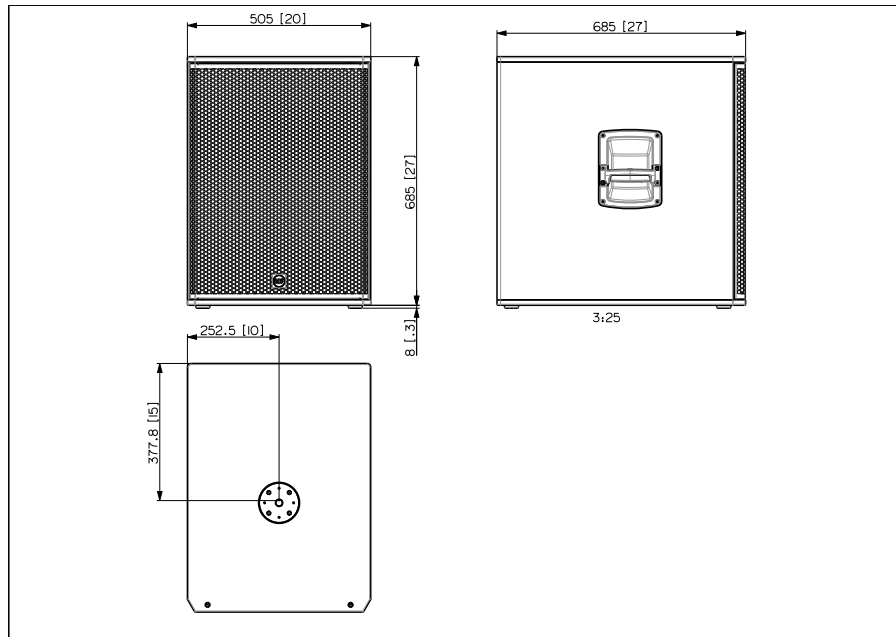

Part Number

13000834 SUB 18-AX	100-120 V	Black	EAN 8024530021856
13000836 SUB 18-AX	220-240 V	Black	EAN 8024530021825
13000879 SUB 18-AX W	100-120 V	White	EAN 8024530021900
13000880 SUB 18-AX W	220-240 V	White	EAN 8024530022051

SUB 18-AX

PROFESSIONAL ACTIVE 18" SUBWOOFER

Line Art 2D

TECHNICAL SPECIFICATIONS

Acoustical specifications	Frequency Response	35 Hz ÷ 120 Hz
	Max SPL @ 1m	135 dB
Transducers	Woofer	1 x 18", 4.0" v.c
Input/Output section	Input signal	bal/unbal
	Input connectors	Combo XLR/Jack
	Output connectors	XLR
	Input sensitivity	-2 dBu/+4 dBu
Processor section	Protections	Thermal
	Limiter	Soft Limiter
	Controls	Encoder for Volume control and data entry. Touch Screen for parameter management and monitor.
Power section	Total Power	2200 W Peak, 1100 W RMS
	Cooling	Convection
	Connections	Powercon TRUE1 TOP IN/OUT
Standard compliance	Safety agency	CE compliant
Physical specifications	Handles	1 handle per side
	Pole mount/Cap	Yes
	Color	Black, White
Size	Height	693 mm / 27.28 inches
	Width	505 mm / 19.88 inches
	Depth	685 mm / 26.97 inches
	Weight	43.8 kg / 96.56 lbs
ACCESSORIES		
Protections	CVR 003	13360530 8024530020422
Rigging / Mounting	PM-KIT M20	13360067 8024530014599
Transportation	WH PRO 4X	13360238 8024530018320