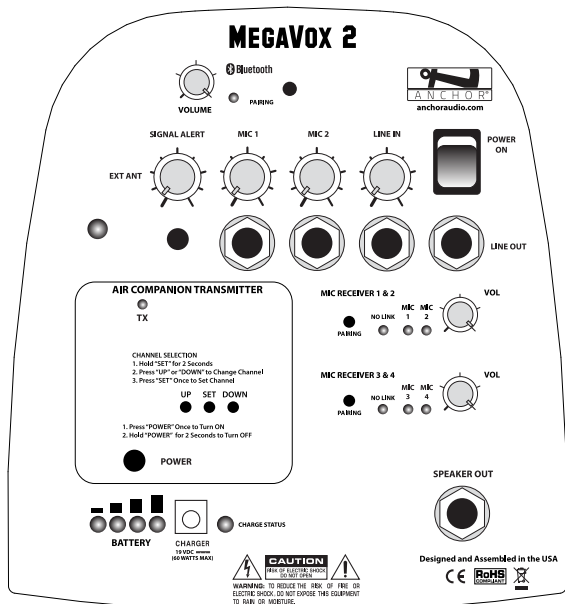

TECH SPECS

- 119 dB of clear sound
- 20W AC/DC RMS
- 1.9 GHz wireless microphone frequency
- 300'+ wireless microphone range
- 1/4" line & mic input
- 1/4" line output
- Built-in rechargeable Lithium Ion battery
- High-efficiency re-entrant horn driver
- External speaker output powers optional MegaVox 2 companion speaker

FEATURES

- Reach crowds of 1,000+
- Connect up to four wireless mics
- Anchor AIR wireless companion speaker compatible
- Built-in Class 1 Bluetooth
- Built-in rechargeable batteries operate 6 - 8 hours on a single charge

(MEGA2-XU4 Back Panel)

MegaVox 2 Models

Model	Description
MEGA2	MegaVox 2 with built-in Bluetooth
MEGA2-U2	MegaVox 2 with built-in Bluetooth & dual wireless mic receiver
MEGA2-U4	MegaVox 2 with built-in Bluetooth & two dual wireless mic receivers
MEGA2-X	MegaVox 2 with built-in Bluetooth & AIR transmitter
MEGA2-XU2	MegaVox 2 with built-in Bluetooth, AIR transmitter & dual wireless mic receiver
MEGA2-XU4	MegaVox 2 with built-in Bluetooth, AIR transmitter & two dual wireless mic receivers
MEGA2-AIR	MegaVox 2 AIR wireless companion speaker
MEGA2-COMP	MegaVox 2 unpowered wired companion speaker

Microphones	
WH-LINK	Wireless handheld mic (1.9 GHz)
WB-LINK	Wireless belt pack transmitter (1.9 GHz)
HBM-LINK	Headband mic (3.5mm plug)
CM-LINK	Collar mic (3.5mm plug)
EM-LINK	UltraLite mic (3.5mm plug)
LM-LINK	Lapel mic (3.5mm plug)
HBM-50	Wired headband mic (1/4" plug)
MIC-50	Wired handheld mic (1/4" plug)

Technical Specifications

Rated Power Output	20 watts AC/DC RMS
Max SPL @ Rated Power	119 dB @ 1 meter
Frequency Response	400 Hz – 15 kHz ± 3 dB
Microphone Wireless Frequency	1.9 GHz DECT
Microphone Wireless Range	300' + line of sight
Battery	One 12V LFP rechargeable battery, 5.0 AH
Charger (RC-2)	19 VDC / universal input, (100Vac - 240Vac, 50 - 60 Hz)
Dimensions (HWD)	14" x 8.5" x 3" (35.6 x 21.6 x 33 cm)
Weight	13 lbs / 5.9 Kg
Warranty	6 years

Inputs

Line	Hi-Z, unbalanced, 1/4" phone
Wired Mic 1	Lo-Z, unbalanced, 1/4" phone
Wired Mic 2	Lo-Z, unbalanced, 1/4" phone

Outputs

Line (post fader)	Lo-Z, 1/4" phone
Speaker Out	4Ω, unswitched, 1/4" phone

MEGA-AIR Technical Specifications

AIR Frequency Range	902 - 928 MHz
AIR Wireless Range	300' + line of sight
Speaker In	1/4" phone

(Features & Specifications Subject to Change Without Notice)

Designed and Assembled in the USA