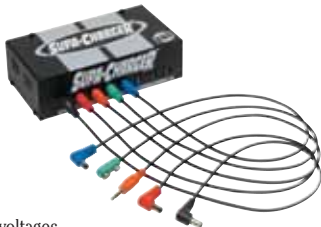

BBE SUPA-CHARGER PEDAL POWER SUPPLY

This high-performance universal pedal power supply features a custom-wound "zero hum" toroidal transformer; eight outputs that are isolated, regulated and filtered and a selectable input mains switch for 110-220 voltages.