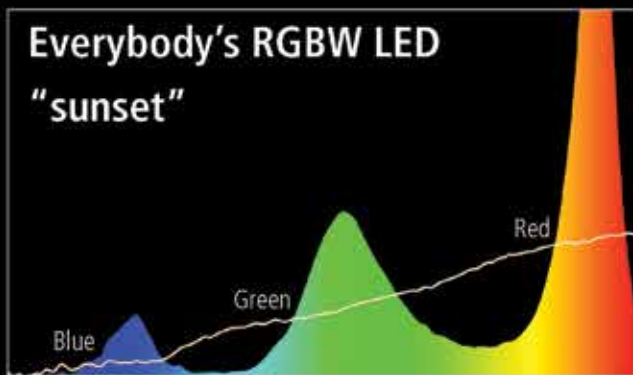

Graph represents R08 spectral distribution.