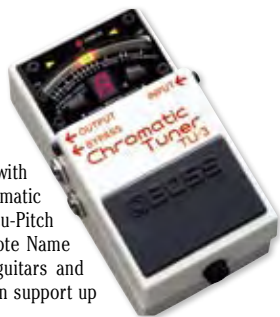

BOSS TU-3 CHROMATIC TUNER

This tuner features a 21-segment LED meter with a High-Brightness mode. Choose between chromatic and guitar/bass tuning modes, with the Accu-Pitch Sign visual tuning verification. It also has a Note Name Indicator that can display notes of 7-string guitars and 6-string basses, while the Flat-Tuning mode can support up to six half-steps.

ITEM	PRICE
TU3.....	99.00

KORG

KORG PITCHBLACK CHROMATIC TUNER

This high-visibility guitar tuner is ideal for the gigging musician. The light-emitting surface is viewable in daylight, stage light, or no light at all. Features 100% True Bypass, 4 types of display modes, adjustable calibration, tough aluminum case, and a 9 VDC cascading output to power your other pedals.