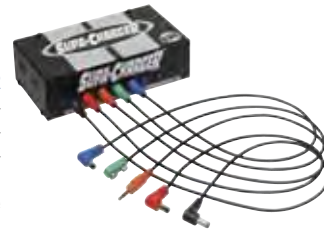

BBE Sound Inc.

BBE SUPA-CHARGER PEDAL POWER SUPPLY

This high-performance universal pedal power supply features a custom-wound "zero hum" toroidal transformer; eight outputs that are isolated, regulated and filtered and a selectable input mains switch for 110-220 voltages.

ITEM	DESCRIPTION	PRICE
SUPA-CHARGER	Pedal power supply with (8) Boss-type power cables, (2) Line 6-type power cables, IEC power cable, manual & warranty card	149.00
SUPA-BOSS-TYPE	24" 2.1mm - 2.1mm, Boss-type cable (black, pair)	7.60
SUPA-EH-TYPE	24" 2.1mm - mini 1/8" mono, vintage EH-type cable (orange, pair)	8.00
SUPA-FULLTONE-TYPE	24" 2.1mm - 2.1mm reverse polarity, Fulltone/Moog-type cable (blue, pair)	8.00
SUPA-LINEG-TYPE	24" 2.1mm - 2.5mm angled reverse polarity, Line 6-type cable (red, pair)	8.00
SUPA-VINTAGE-TYPE	24" 2.1mm - 9-Volt clip for non-AC effects (green, pair)	8.00

Eventide
the next step®

EVENTIDE POWER FACTOR PEDAL POWER SUPPLY

10 regulated and well-filtered DC outlets configured in 7 isolated sections. With a total of 1,600mA its a perfect solution for bigger rigs with pedals using a DC power source. It's three powerful sections with 400mA each will power up to three Eventide stompboxes. The first 4 outlets, offering 4x100mA, are perfect for standard 9V battery operated pedals. Other features include short circuit protection on all outlets, advanced LED monitoring of each section, temperature monitoring, 115V/230V mains voltage selector switch and a durable steel enclosure. Ships with 13 various flex cables with plugs designed for popular pedal manufacturers like Boss, DOD, EHx, Fulltone and others.